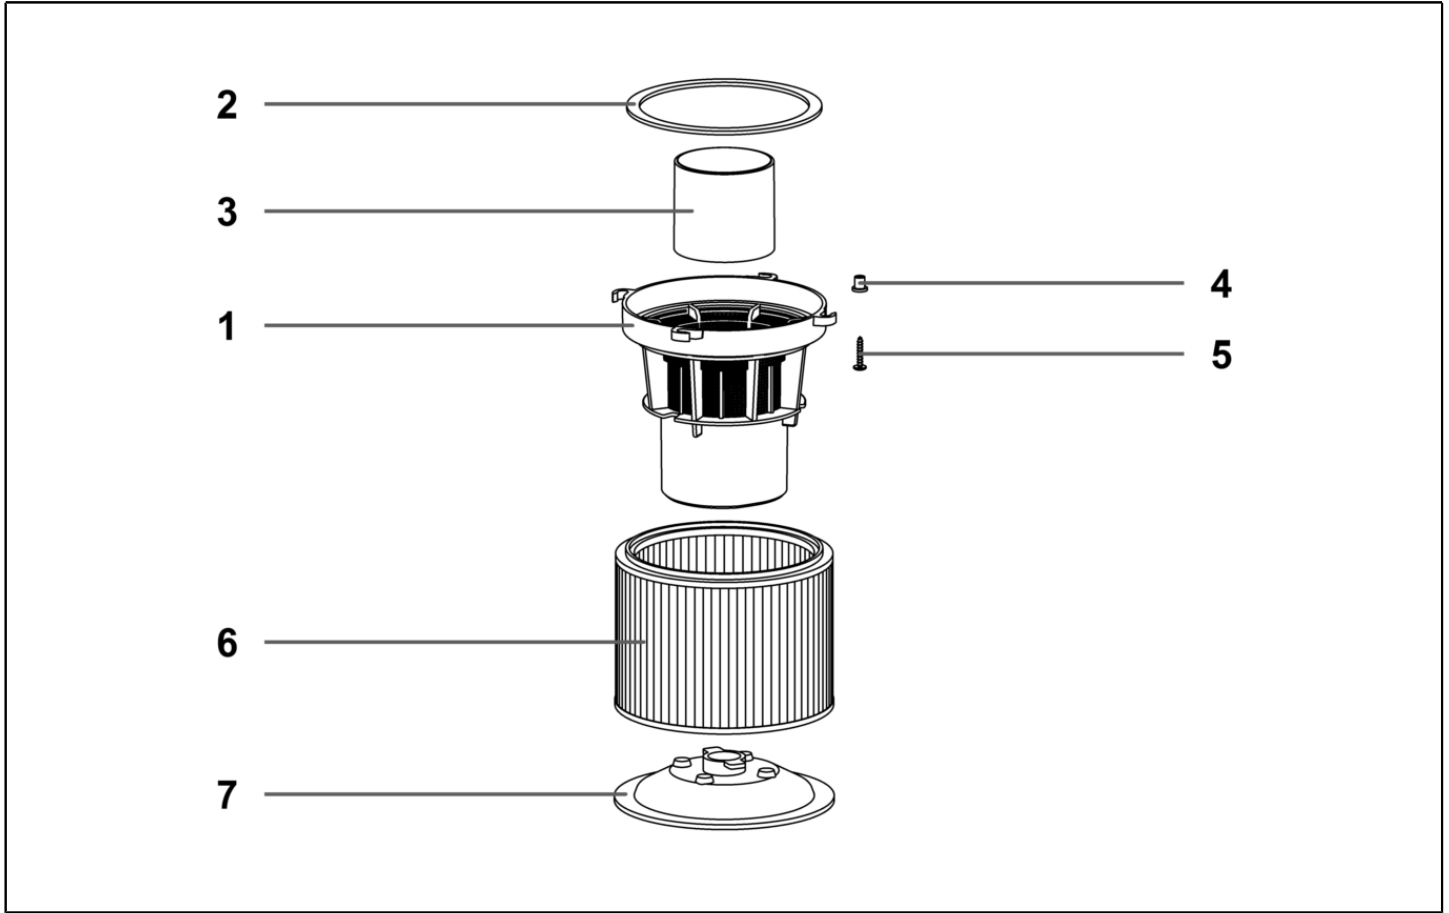

Ref. K	Part N.	Old Ref.	Description	Quantity	Validity		Price
					From	To	
0001	MPVR40521	021243NE	CORPS MIR. L. ALTO	1,00			--
0002	GUVR40078	03735-2	JOINT H3 DS50	1,00			--
0003	RCGR40008	02676-1 G	FLOTTEUR MIR. "99C/GU."	1,00			--
0004	MPVR35796	03706	DOUILLE PLAST. D.8	4,00			--
0005	VTVT36751	03724	VIS PAT TMT PHL 5X25	4,00			--
0006	FTDP44260	06061	CARTOUCHE POLYESTER 175X145X163	1,00			--
0007	MPVR28723	02855	DISQUE SERRE FILTRE COMPL.	1,00			--