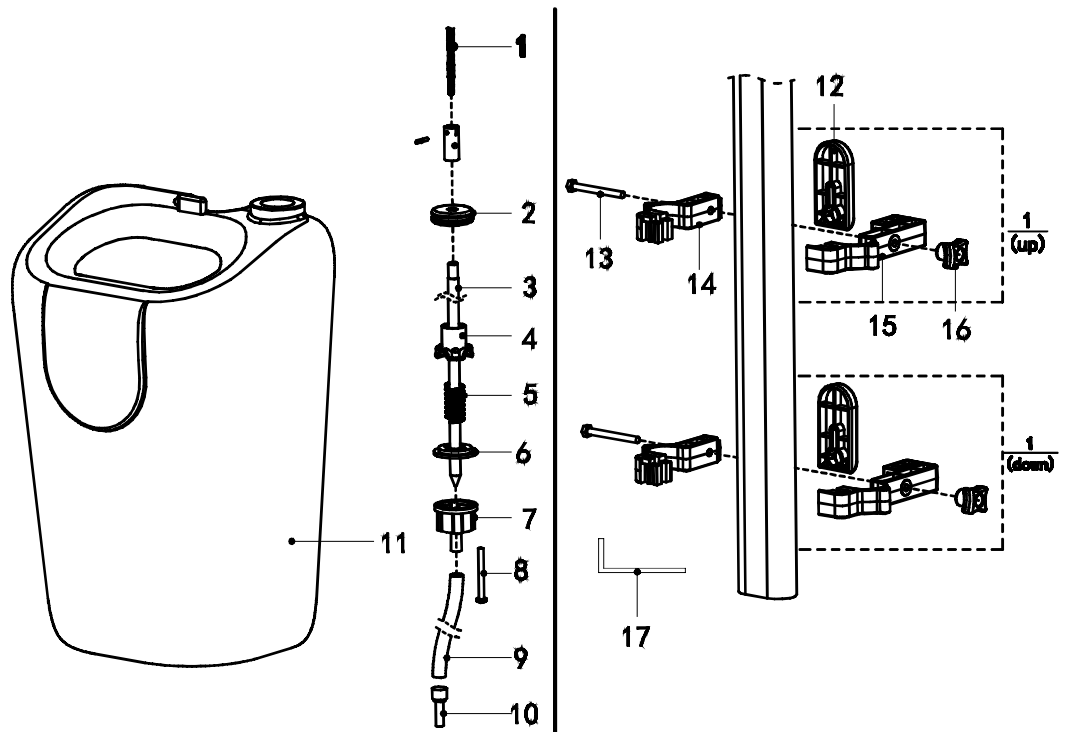

REF	CODE	DESCRIPTION
1	2020002	screw buffer
2	2030012	base castng
3	9090027	screw
4	2040020	motor
5	2030028	top cover
6	9090009	screw
7	2040014	running capacitor
8	2040015	start capacitor
9	9090008	screw with washer
10	2040024	angular socket
11	2010037	capacitor cover
12	9090018	screw
13	2030017	axle retainer
14	2030020	wheel axle
15	9290005	washer
16	2010041	wheel
17	9290004	washer
18	9290003	circlip
19	2010042	wheel cover
20	9090023	screw
21	2040023	gearbox

VERSION	DESCRIPTION	DESIGNER	APPROVED
AO	TESTA43 HD1.5 MOTOR BASE ASSEMBLY		

REF	CODE	DESCRIPTION
1	2030023	chain
2	2020004	tank seal
3	2010021	valve rod
4	2010022	valve housing
5	9390003	spring
6	2020005	seal washer
7	2010023	valve seat
8	9090007	screw
9	2010025	hose
10	2010024	feed nozzle
11	2010016	tank
12	2010013	cable holder
13	2030010	bolt with nut
14	2010011	mountng kit
15	2010010	mountng kit
16	2010012	bolt with nut
17	2030030	allen wrench

VERSION	DESCRIPTION	DESIGNER	APPROVED
AO	TESTA HD TANK ASSEMBLY		

VERSION	DESCRIPTION	DESIGNER	APPROVED
AO	TESTA HDHANDLE ASSEMBLY		

REF	CODE	DESCRIPTION
1	2010001	front cover
2	2030008	pin
3	2010004	switch lever, lef
4	2010006	fluid control lever
5	2010005	adjustment lever
6	2040001	washer
7	9190001	adjustment nut
8	2030009	steel ball
9	2010003	switch lever, right
10	2010002	back cover
11	9190001	cover screw
12	9190002	cover screw
13	9190001	spring
14	2010007	safety interlock lever
15	2010015	cabl cover
16	9190001	cover screw
17	2030014	handle down tube
18	2030005	pull rod
19	2010009	selector cover
20	9290001	washer
21	9390002	selector spring
22	2030006	selector plunger
23	9190001	nut
24	2030001	selector casing
25	2030007	selector gear
26	2030002	pivot bracket
27	9090012	screw
28	9090013	screw
29	9090015	pivot bolt
30	2030002	stcker