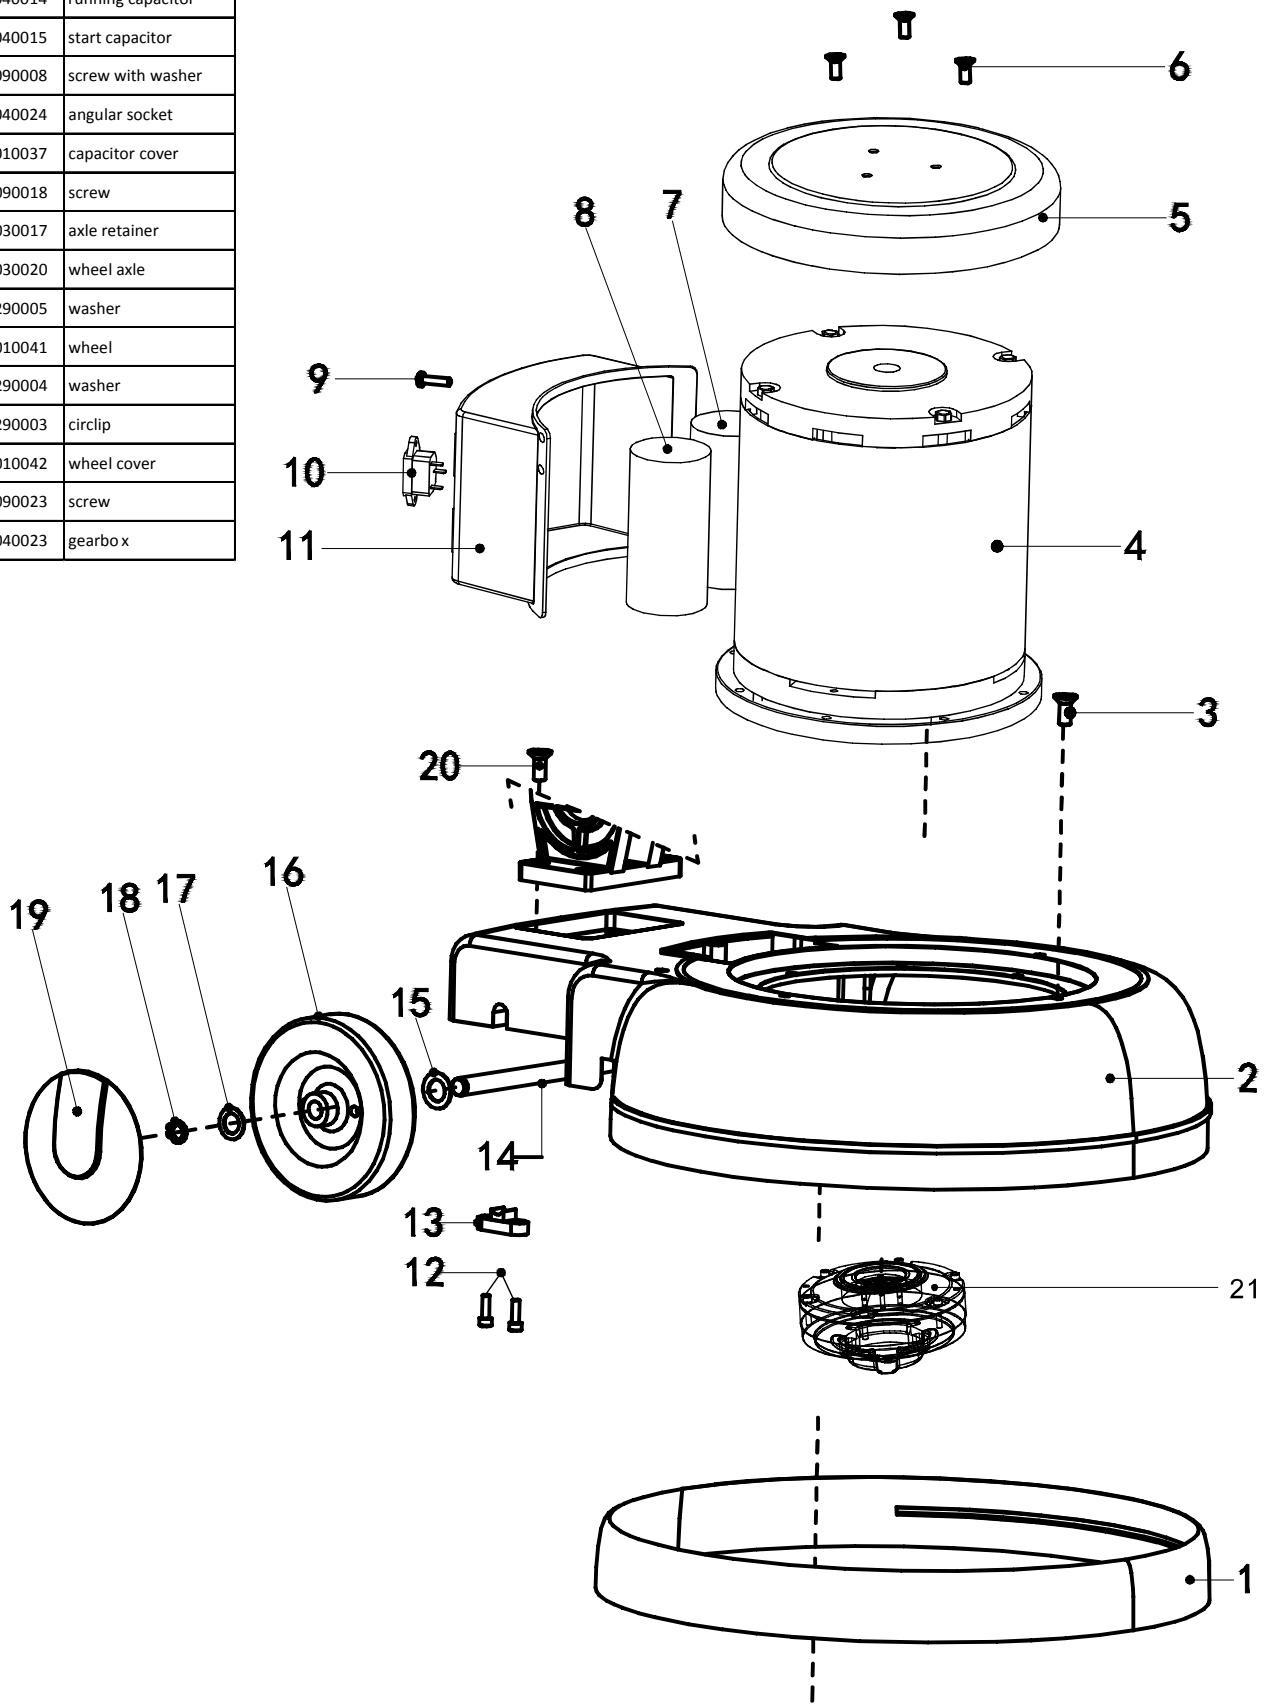

REF	CODE	DESCRIPTION
1	2020002	screw buffer
2	2030012	base castng
3	9090027	screw
4	2040020	motor
5	2030028	top cover
6	9090009	screw
7	2040014	running capacitor
8	2040015	start capacitor
9	9090008	screw with washer
10	2040024	angular socket
11	2010037	capacitor cover
12	9090018	screw
13	2030017	axle retainer
14	2030020	wheel axle
15	9290005	washer
16	2010041	wheel
17	9290004	washer
18	9290003	circlip
19	2010042	wheel cover
20	9090023	screw
21	2040023	gearbox

VERSION	DESCRIPTION	DESIGNER	APPROVED
AO	TESTA43 HD1.5 MOTOR BASE ASSEMBLY		

REF	CODE	DESCRIPTION
1	2030023	chain
2	2020004	tank seal
3	2010021	valve rod
4	2010022	valve housing
5	9390003	spring
6	2020005	seal washer
7	2010023	valve seat
8	9090007	screw
9	2010025	hose
10	2010024	feed nozzle
11	2010016	tank
12	2010013	cable holder
13	2030010	bolt with nut
14	2010011	mountng kit
15	2010010	mountng kit
16	2010012	bolt with nut
17	2030030	allen wrench

VERSION	DESCRIPTION	DESIGNER	APPROVED
AO	TESTA HD TANK ASSEMBLY		

VERSION	DESCRIPTION	DESIGNER	APPROVED
AO	TESTA HDHANDLE ASSEMBLY		

REF	CODE	DESCRIPTION
1	2010001	front cover
2	2030008	pin
3	2010004	switch lever, lef
4	2010006	fluid control lever
5	2010005	adjustment lever
6	2040001	washer
7	9190001	adjustment nut
8	2030009	steel ball
9	2010003	switch lever, right
10	2010002	back cover
11	9190001	cover screw
12	9190002	cover screw
13	9190001	spring
14	2010007	safety interlock lever
15	2010015	cabl cover
16	9190001	cover screw
17	2030014	handle down tube
18	2030005	pull rod
19	2010009	selector cover
20	9290001	washer
21	9390002	selector spring
22	2030006	selector plunger
23	9190001	nut
24	2030001	selector casing
25	2030007	selector gear
26	2030002	pivot bracket
27	9090012	screw
28	9090013	screw
29	9090015	pivot bolt
30	2030002	stcker