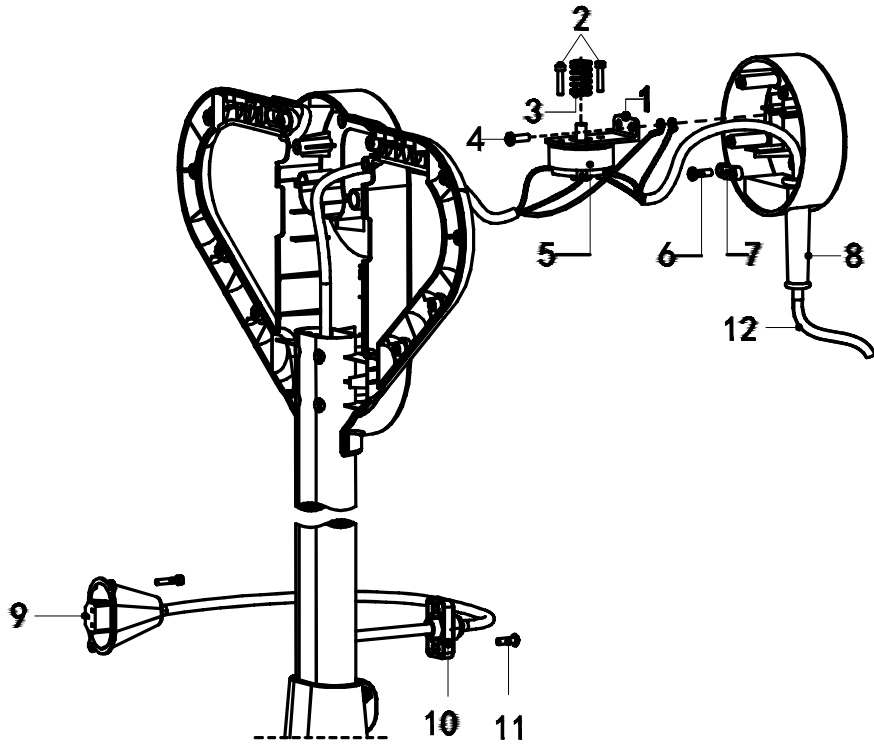

VERSION	DESCRIPTION	DESIGNER	APPROVED
AO	TESTA43 HD1.5 MOTOR BASE ASSEMBLY		

REF	CODE	DESCRIPTION
1	2030023	chain
2	2020004	tank seal
3	2010021	valve rod
4	2010022	valve housing
5	9390003	spring
6	2020005	seal washer
7	2010023	valve seat
8	9090007	screw
9	2010025	hose
10	2010024	feed nozzle
11	2010016	tank
12	2010013	cable holder
13	2030010	bolt with nut
14	2010011	mountng kit
15	2010010	mountng kit
16	2010012	bolt with nut
17	2030030	allen wrench

VERSION	DESCRIPTION	DESIGNER	APPROVED
AO	TESTA HD TANK ASSEMBLY		

VERSION	DESCRIPTION	DESIGNER	APPROVED
AO	TESTA HDHANDLE ASSEMBLY		

REF	CODE	DESCRIPTION
1	2010001	front cover
2	2030008	pin
3	2010004	switch lever, lef
4	2010006	fluid control lever
5	2010005	adjustment lever
6	2040001	washer
7	9190001	adjustment nut
8	2030009	steel ball
9	2010003	switch lever, right
10	2010002	back cover
11	9190001	cover screw
12	9190002	cover screw
13	9190001	spring
14	2010007	safety interlock lever
15	2010015	cabl cover
16	9190001	cover screw
17	2030014	handle down tube
18	2030005	pull rod
19	2010009	selector cover
20	9290001	washer
21	9390002	selector spring
22	2030006	selector plunger
23	9190001	nut
24	2030001	selector casing
25	2030007	selector gear
26	2030002	pivot bracket
27	9090012	screw
28	9090013	screw
29	9090015	pivot bolt
30	2030002	stcker

VERSION	DESCRIPTION	DESIGNER	APPROVED
AO	TESTA HDHANDLE ASSEMBLY		

REF	CODE	DESCRIPTION
1	2030003	switch holder
2	9090005	screw
3	9390002	spring
4	9090006	screw
5	2040001	switch
6	9090006	screw
7	2010014	cable clamp
8	2020001	cable grommet
9	9490002	cable feed
10	2010008	cable support
11	9090025	rivert
12	9490001	main cable
13		
14		