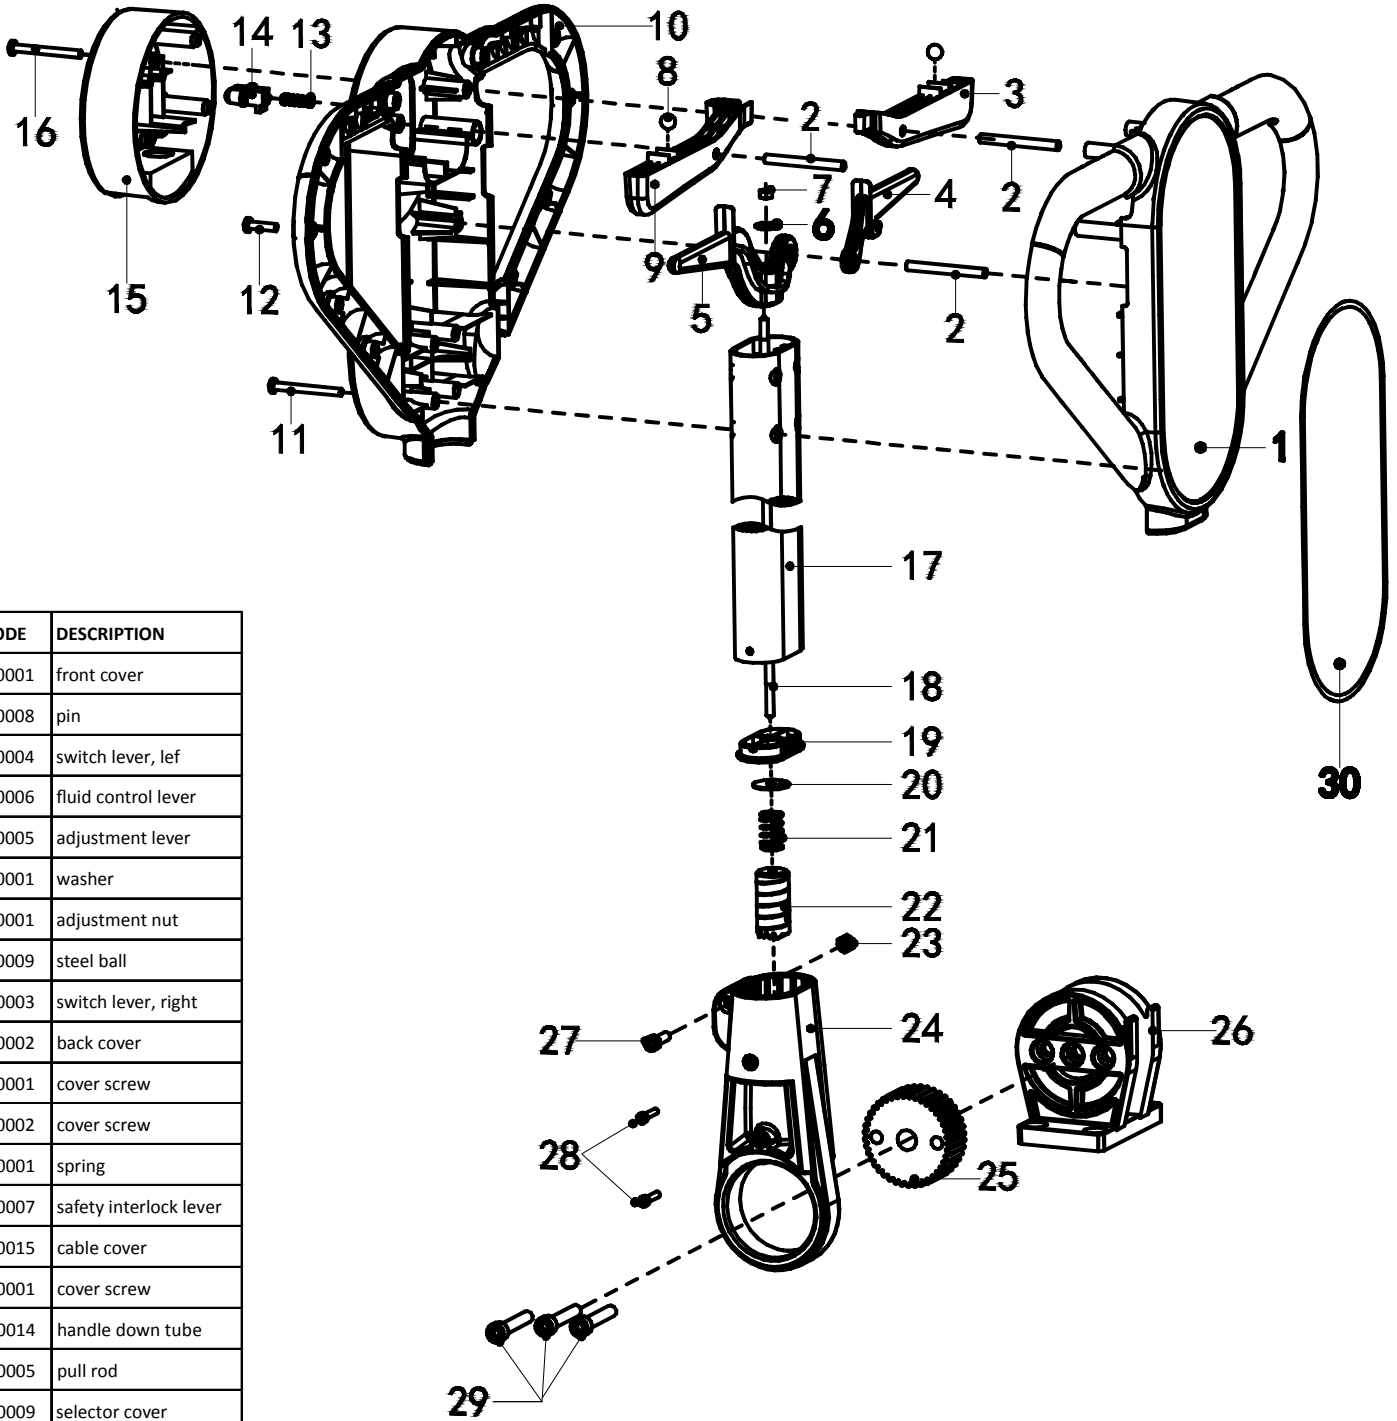

REF	CODE	DESCRIPTION
1	2020002	screw buffer
2	2030012	base castng
3	9090027	screw
4	2040020	motor
5	2030028	top cover
6	9090009	screw
7	2040014	running capacitor
8	2040015	start capacitor
9	9090008	screw with washer
10	2040024	angular socket
11	2010037	capacitor cover
12	9090018	screw
13	2030017	axle retainer
14	2030020	wheel axle
15	9290005	washer
16	2010041	wheel
17	9290004	washer
18	9290003	circlip
19	2010042	wheel cover
20	9090023	screw
21	2040023	gearbox

VERSION	DESCRIPTION	DESIGNER	APPROVED
AO	TESTA43 HD1.5 MOTOR BASE ASSEMBLY		

REF	CODE	DESCRIPTION
1	2030023	chain
2	2020004	tank seal
3	2010021	valve rod
4	2010022	valve housing
5	9390003	spring
6	2020005	seal washer
7	2010023	valve seat
8	9090007	screw
9	2010025	hose
10	2010024	feed nozzle
11	2010016	tank
12	2010013	cable holder
13	2030010	bolt with nut
14	2010011	mountng kit
15	2010010	mountng kit
16	2010012	bolt with nut
17	2030030	allen wrench

VERSION	DESCRIPTION	DESIGNER	APPROVED
AO	TESTA HD TANK ASSEMBLY		

VERSION	DESCRIPTION	DESIGNER	APPROVED
AO	TESTA HDHANDLE ASSEMBLY		

REF	CODE	DESCRIPTION
1	2010001	front cover
2	2030008	pin
3	2010004	switch lever, lef
4	2010006	fluid control lever
5	2010005	adjustment lever
6	2040001	washer
7	9190001	adjustment nut
8	2030009	steel ball
9	2010003	switch lever, right
10	2010002	back cover
11	9190001	cover screw
12	9190002	cover screw
13	9190001	spring
14	2010007	safety interlock lever
15	2010015	cabl cover
16	9190001	cover screw
17	2030014	handle down tube
18	2030005	pull rod
19	2010009	selector cover
20	9290001	washer
21	9390002	selector spring
22	2030006	selector plunger
23	9190001	nut
24	2030001	selector casing
25	2030007	selector gear
26	2030002	pivot bracket
27	9090012	screw
28	9090013	screw
29	9090015	pivot bolt
30	2030002	stcker