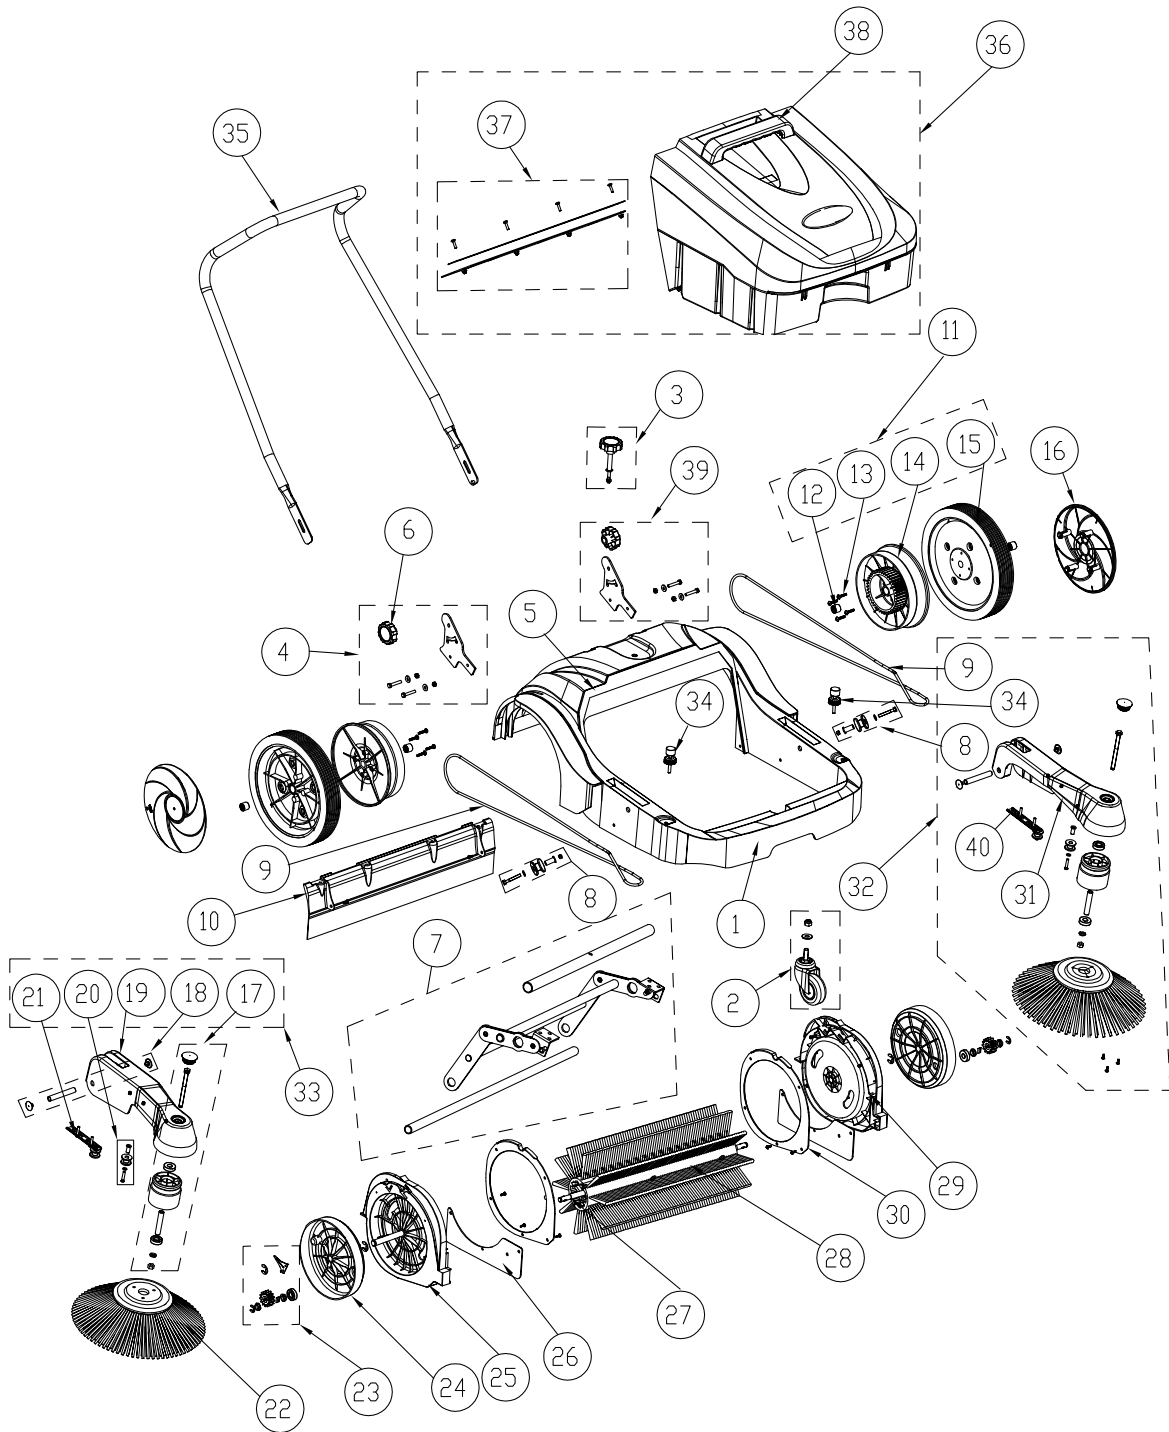

# PARTS LIST

2017.09.28

# TABLE OF CONTENTS

---

Overview .....1  
WEAR AND TEAR PARTS.....3

Pos.	Réf article	Qté	Désignation	Notes
1	VP13003	1	CHASSIS	
2	VP11912	1	CASTER KIT	
3	VP11913	1	MAIN BROOM HEIGHT ADJUSTMENT KNOB	
4	VP13901	1	HANDLE MOUNTING PLATE RIGHT KIT	
5	VP11023	1	SEALING	
6	VP11021	2	HANDLE ADJUSTMENT KNOB	
7	VP11914	1	MAIN BROOM ADJUSTMENT KIT	
8	VP11915	1	BELT TENSION WHEEL KIT	
9	VP11012	1	ROUND BELT D6	
10	VP11010	1	REAR SEAL SKIRT	
11	VP11300	2	WHEEL KIT	
12	VP11302	4	PLASTIC BEARING	
13	VA80825	8	SCREW ST5X25	
14	VP11301	2	PLASTIC GEAR WHEEL	
15	VP11312	2	DRIVE WHEEL - BLACK	
16	VP13301	2	WHEEL CAP	
17	VP11903	2	BELT PULLEY KIT	
18	VP11904	2	SIDE BROOM AXLE KIT	
19	VP13401	1	ARM SIDE BROOM RIGHT	
20	VP11905	1	GUIDE WHEEL KIT	
21	VP11420	1	BELT TENSION KIT RIGHT	
22	VP11406	1	BROSSE LATÉRALE	
23	VP11906	2	GEAR KIT	
24	VP11203	2	MAIN BROOM ADJUSTING PLASTIC DISK	
25	VP11201	1	RIGHT SUPPORT BASE	
26	VP11204	2	SEAL SKIRT	
27	VP11212	1	MAIN BROOM SHAFT	
28	VP13211	1	BROSSE CENTRALE	
29	VP11202	1	LEFT SUPPORT BASE	
30	VP11206	2	COVER SUPPORT BASE	
31	VP13501	1	ARM SIDE BROOM LEFT	
32	VP13500	1	KIT BROSSE LATÉRALE GAUCHE OPTION	
33	VP13400	1	SIDE BROOM RIGHT KIT	
34	VP11907	1	SIDE BROOM ADJUST KIT	
35	VP13002	1	HANDLE	
36	VP13600	1	HOPPER	
37	VP11910	1	SKIRT HOPPER KIT	
38	VP13602	1	HANDLE HOPPER	
39	VP13902	1	HANDLE MOUNTING PLATE LEFT KIT	
40	VP11909	1	BELT TENSION LEFT KIT	

# WEAR AND TEAR PARTS

PS480

2015.05.19

2017.08.07

<b>Pos.</b>	<b>Réf article</b>	<b>Qté</b>	<b>Désignation</b>	<b>Notes</b>
	VP11912	1	CASTER KIT	
	VP11012	1	ROUND BELT D6	
	VP11010	1	REAR SEAL SKIRT	
	VP11300	2	WHEEL KIT	
	VP11406	1	BROSSE LATÉRALE	
	VP11204	2	SEAL SKIRT	
	VP13211	1	BROSSE CENTRALE	
	VP11910	1	SKIRT HOPPER KIT	
	VP11023	1	SEALING	
	VP11021	2	HANDLE ADJUSTMENT KNOB	