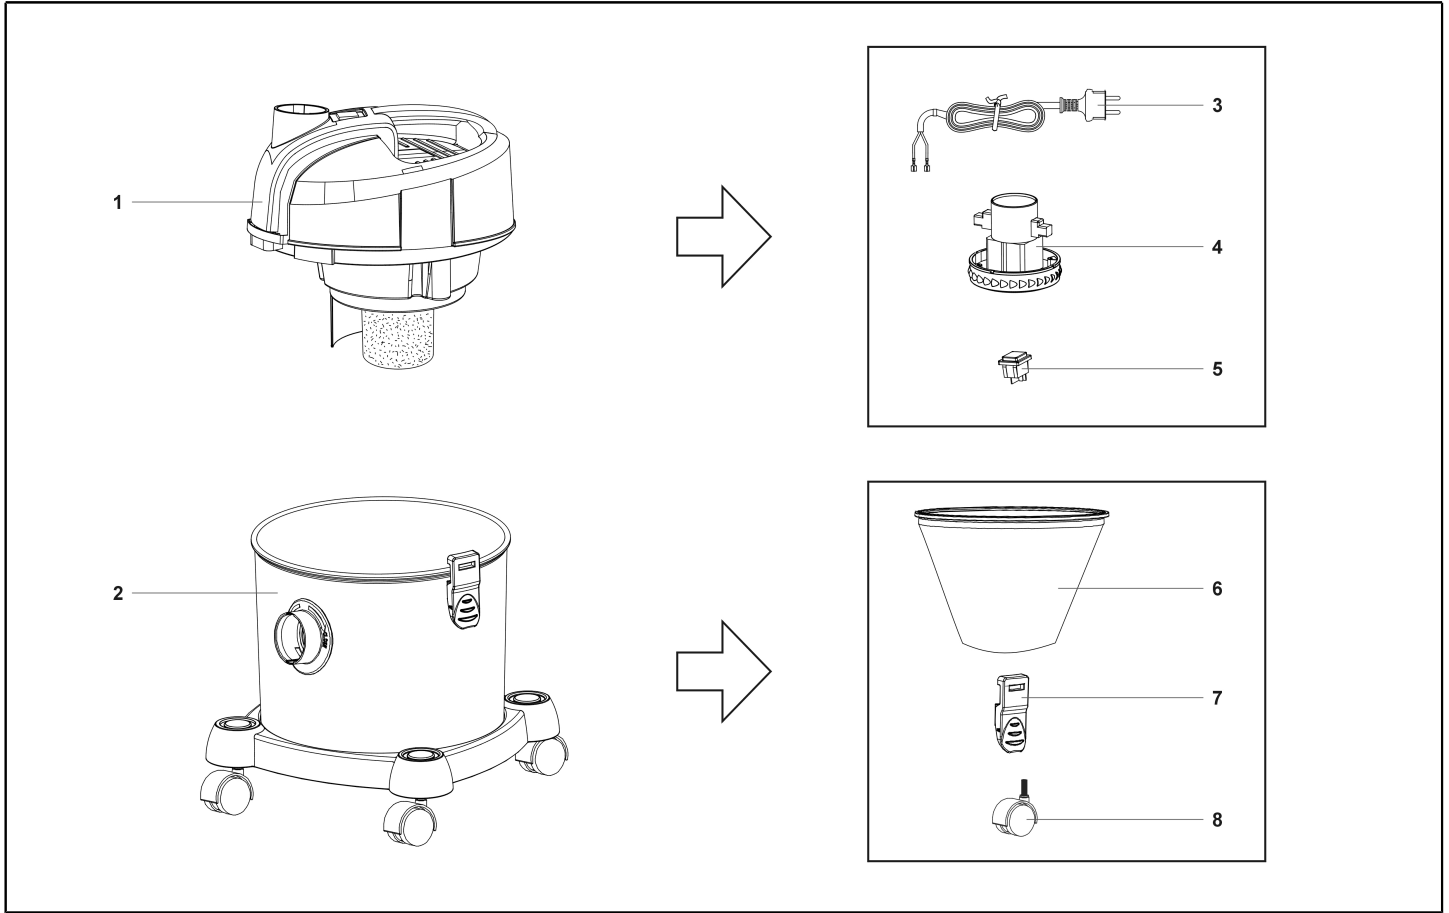

Spare Parts List

ipc Div.SOTECO

Ref: ASDO12701

Model: ASP. YP 1-20 W&D / YP 1400-20 VERDE

Ref. K	Part N.	Customer Part N.	Description	Quantity	Validity		Price
					From	To	
0001	PMTA08478		YP1400/20 Head kit green	1,00			--
0002	PMFU02600		YP1400/20 Bucket Tank kit	1,00			--
0003	MECB01866		YP1400/20 POWER CORD (230V)	1,00			--
0004	MOMO00435		MOTOR(230V) ECOCLEAN	1,00			--
0005	MEVR02214		YP1400/6 SWITCH	1,00			--
0006	KTRI02536		YP1400/20 INTERNAL CLOTH FILTER ECO	1,00			--
0007	PMVR06321		YP1400/6-20 Complete clamp kit	1,00			--
0008	RTRT00584		YP1400/6 SMALL WHEELS	1,00			--