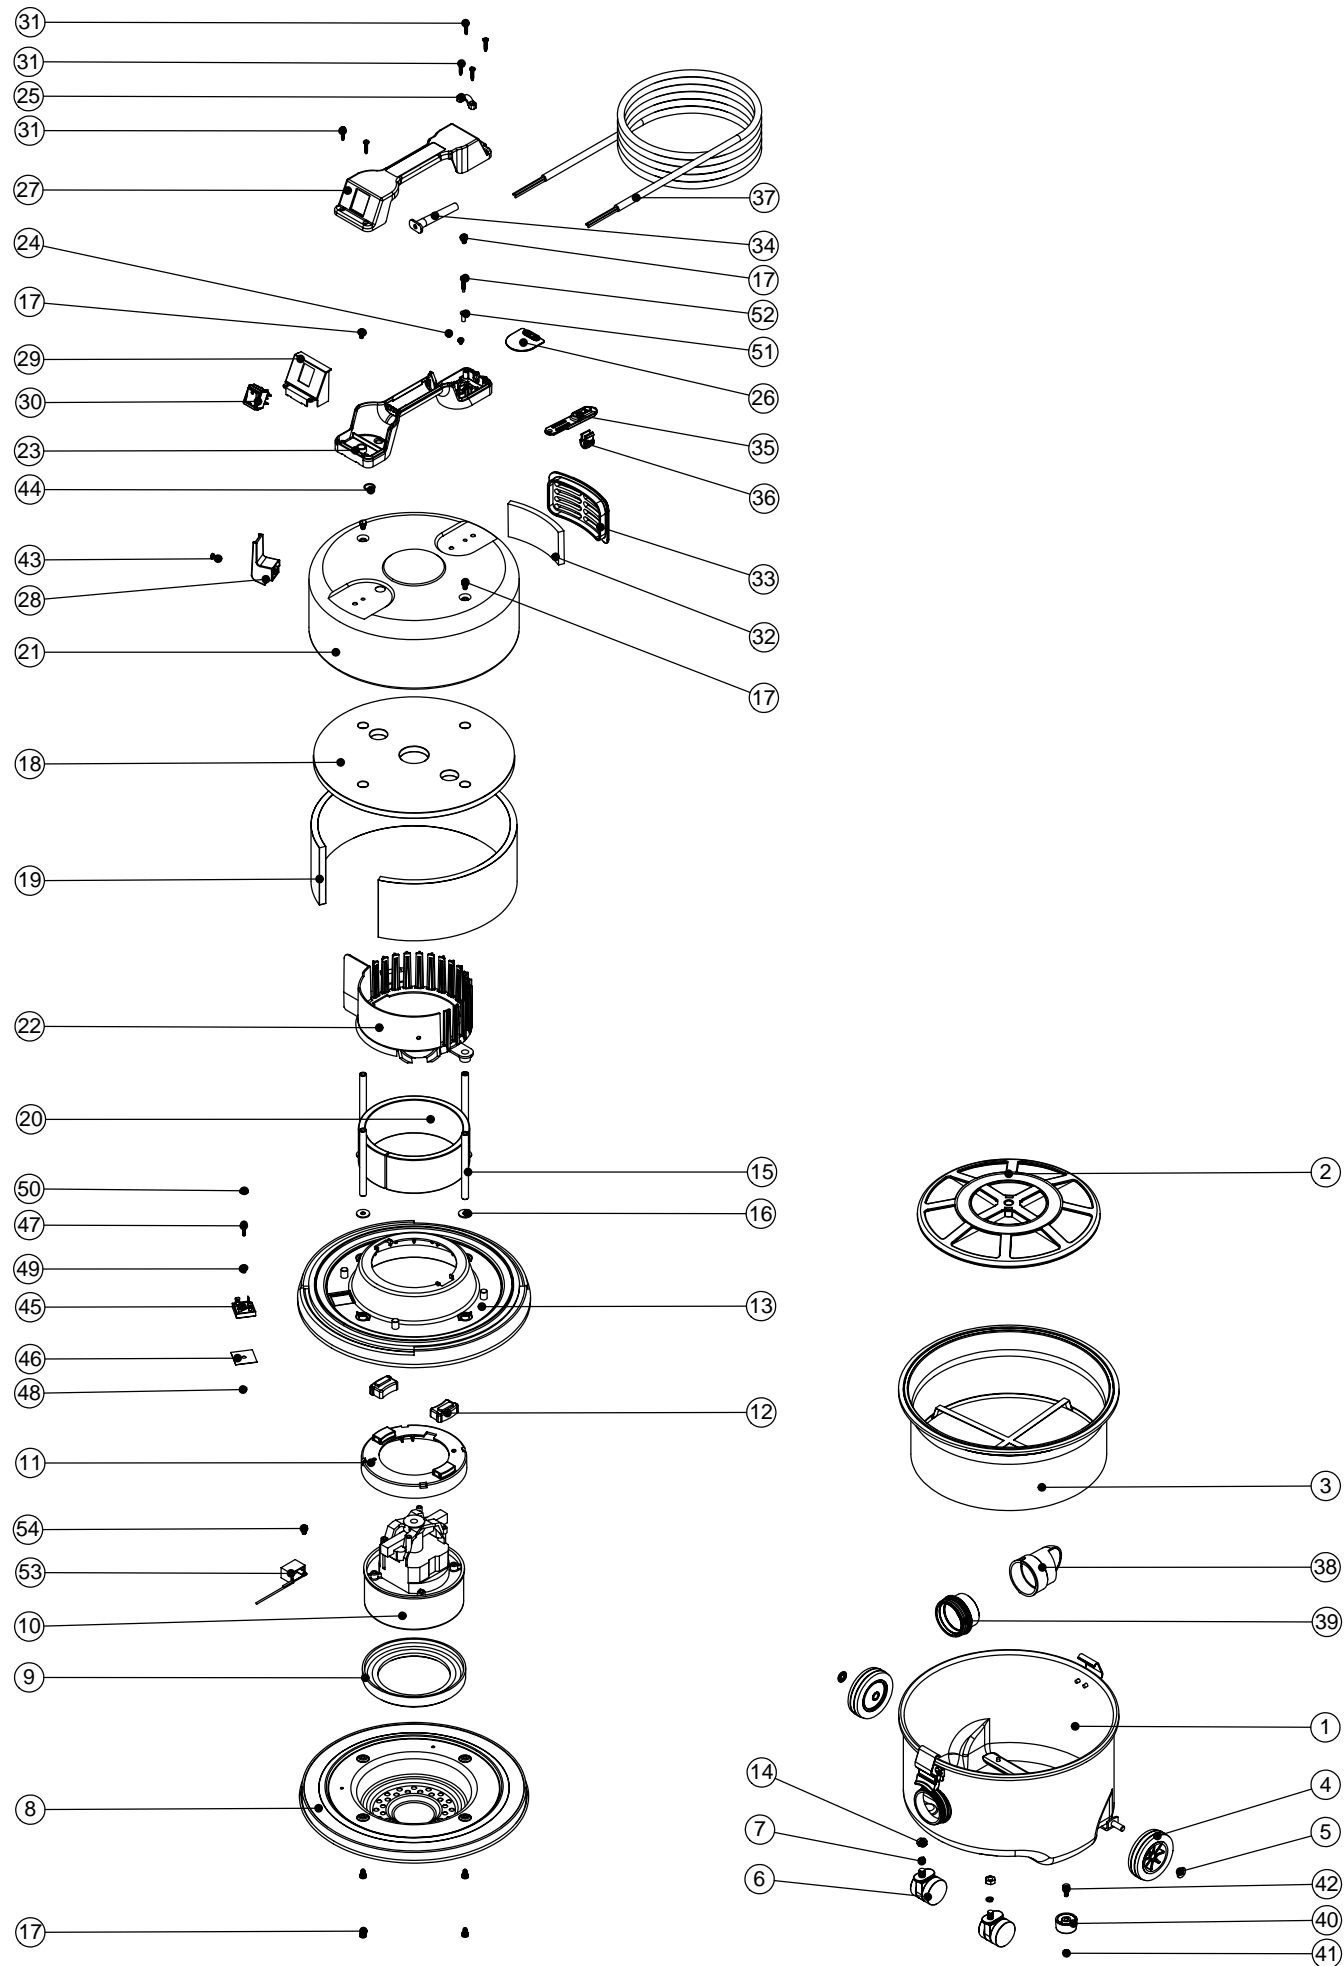

Numatic International Spare Parts

Model No: AVQ250-2 (3 WIRE)

NB: FOR WIRING SEE DRAWING: WD-0311

234459
DRAWING: EXP-0889 ISS:A02
14/08/2007

Numatic International Spare Parts

Model No: AVQ250-2 (3 WIRE)

POS:	ITEM NO:	DESCRIPTION:	COMMENTS:
1	400144	RED CONTAINER	
	401431	GREY CONTAINER	
	400146	BLUE CONTAINER	
2	209200	12 INCH FILTER GRID	
3	207109	12 INCH FILTER (DOUBLE BOTTOM) 160GRM SMS	INCLUDES ITEM 2 (209200)
4	204008	3 INCH BLACK WHEEL	
5	204020	8MM CHROME HUB CAP	
6	204056	40MM BLACK CASTOR	
7	219019	M8 SINGLE COIL SPRING WASHER	
8	401272	BLACK BOTTOM MOTOR HOUSING	
9	227882	BOTTOM MOTOR GASKET	
10	205415	120V 2 STAGE THRO FLOW MOTOR (DL21101TA) TCO (AIRCRAFT)	
11	227886	MOTOR SPACER (LAMB DAF MOTOR)	
12	227885	MOUNTING RUBBER	
13	325577	MODIFIED TOP MOTOR HOUSING	
14	219079	M8 PLAIN NUT	
15	208003	115MM LONG ALUMINIUM SPACER	
16	219876	1/4 X 3/4 X 16G PLAIN WASHER TABLE 5 ZINC PLATED	
17	219047	M5 X 10MM LONG POZI PAN SEMS SCREW	
18	203005	TOP FELT	
19	203009	SIDE FELT INSULATION	
20	203020	POD SIDE FELT	
21	401194	BLACK HEAD TOP	
22	227883	NOISE REDUCTION POD	
23	320686	HANDLE BASE MOULDING	
24	219090	M4 X 8MM LONG POZI PAN SEMS SCREW	
25	227564	PLUG LOCATION CLAMP	
26	220131	CABLE CLAMP	
27	227627	HANDLE COVER (CUT OUT FOR 1 SWITCH)	
28	206006	CABLE REELING HOOK	
29	227635	SWITCH MOUNTING BRACKET (1 SWITCH)	
30	220552	RED ROCKER SWITCH	
31	219107	No6 X 5/8 INCH LONG POZI PAN PLASTITE SCREW	
32	206260	AIR DIFFUSER PAD	
33	225064	OUTLET GRILL	
34	220923	STRESS RELIEF	
35	227636	STRAIN RELIEF	
36	227637	CABLE CLIP	
37	220262	MAINS CABLE (3 WIRE/NO PLUG)	
38	206004	TRAPIT CONNECTOR BEND	
39	206034	TRAPIT CONNECTOR STRAIGHT SHORT	
40	206033	PLASTIC FOOT	
41	219072	M5 FULL NUT	
42	219045	M5 X 16MM LONG POZI PAN SEMS SCREW	
43	221151	M4 X 12MM LONG POZI PAN SCREW	
44	219363	O-RING	
45	220021	RECTIFIER	
46	220521	INSULATION PLATE	
47	219686	M4 X 20MM LONG STAINLESS STEEL POZI PAN MACHINE SCREW	
48	219360	M4 NYLON HEX NUT	
49	219615	CAP RING	
50	219616	COVER CAP	
51	220078	BRASS EARTHING SPACER	
52	219274	M4 X 20MM LONG POZI PAN SCREW	
53	230074	DELTA SUPPRESSOR (LAMB MOTOR)	
54	219858	M5 x 8MM HEX WASHER FACED TAPFIX (DIN7500D)	