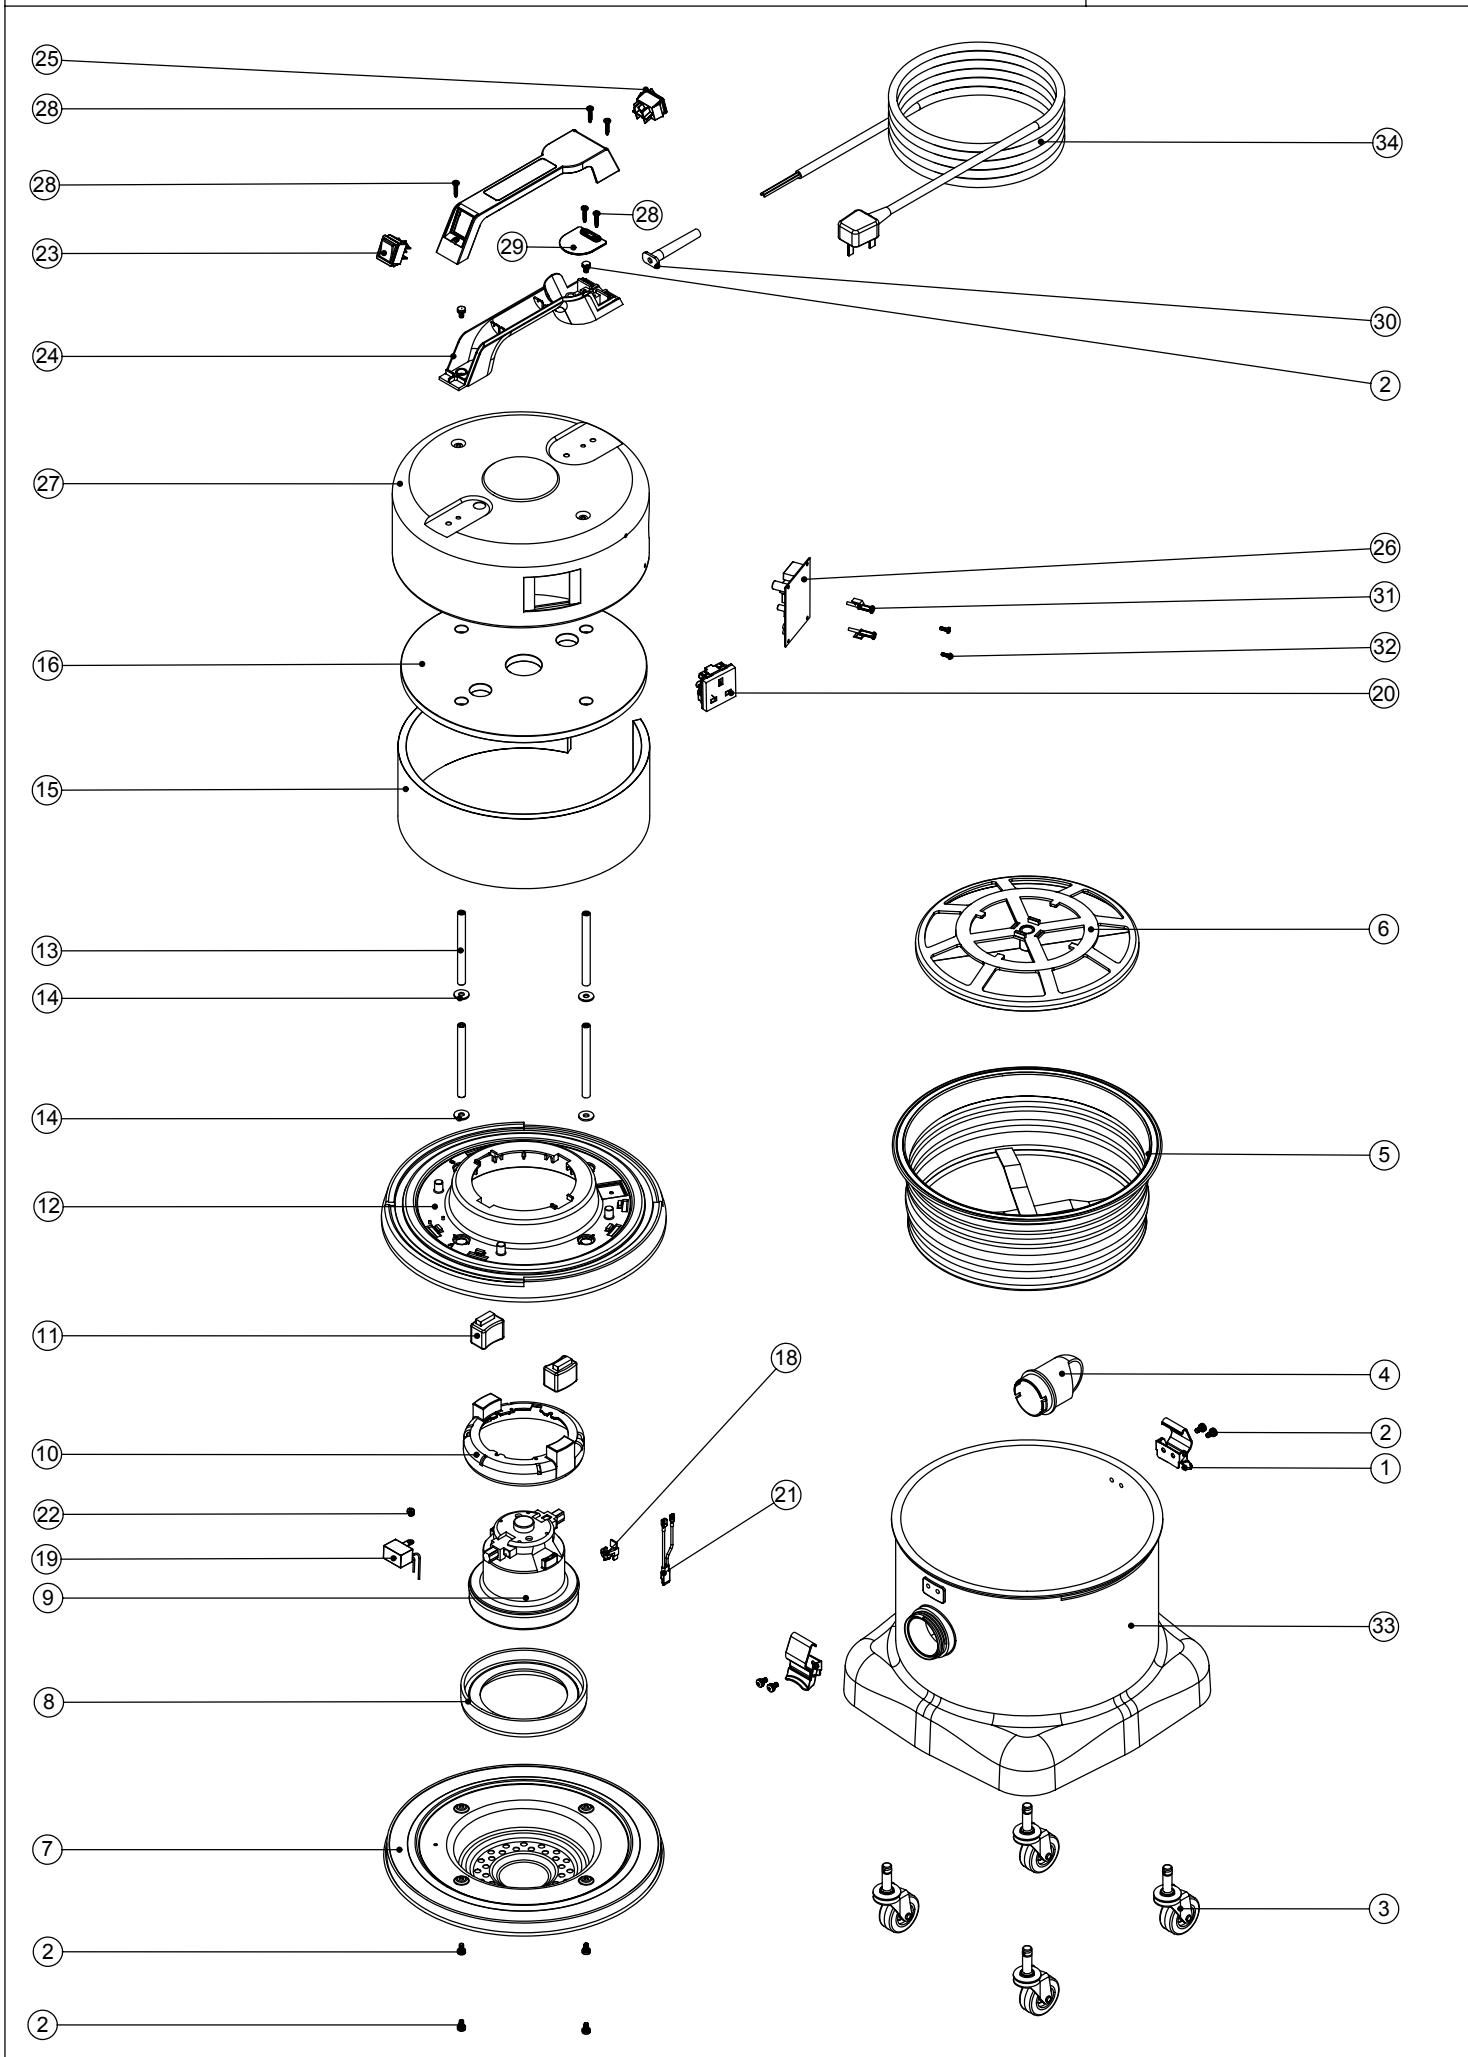

Numatic International Spare Parts

Model No: XP 380

234222
DRAWING:EXP-0653 ISS:A01
27/01/04

Numatic International Spare Parts

Model No: XP 380

POS:	ITEM NO:	DESCRIPTION:	COMMENTS:
1	206038	TOGGLE	
2	219047	M5 X 10MM LONG POZI PAN SEMS SCREW	
3	204059	2 INCH CASTOR	
4	227004	BAG CONNECTOR	
5	207102	WHITE FILTER ASSEMBLY	
6	209050	SINGLE FILTER GRID	
7	401348	BLACK BOTTOM MOTOR HOUSING	
8	202065	BOTTOM MOTOR GASKET	
9	205070	230V MOTOR	
	205075	120V MOTOR	
10	206420	ES MOTOR SPACER (BLACK)	
11	202087	TOP MOUNTING RUBBER	
12	225127	TOP MOTOR HOUSING	
13	208009	102.5MM LONG ALUMINIUM SPACER	
14	219008	M6 FORM G WASHER	
15	203009	SIDE FELT INSULATION	
16	203005	TOP FELT	
17	206211	HANDLE COVER	
18	206490	OVERLOAD CLIP	
19	220777	SUPPRESSOR ASSEMBLY	
20	220187	BRITISH SOCKET	
	220186	EURO SOCKET	
	220765	115V SOCKET	
21	220929	BIMETALIC OVERLOAD ASSEMBLY	
22	219566	M4 X 6MM LONG POZI PAN SCREW	
23	220552	RED ROCKER SWITCH	
24	320291	HANDLE BODY MOULDING + INSERT	
25	220287	AMBER ROCKER SWITCH	
26	220610	230V VARIABLE REMOTE SWITCH BOARD	
	220611	115V VAR REMOTE SWITCH BOARD	
27	401253	BLACK HEAD TOP	
	401254	HEAD TOP PAINT	
28	219107	No6 X 5/8 INCH LONG POZI PAN PLASTITE SCREW	
29	220131	CABLE CLAMP	
30	220923	STRESS RELIEF	
31	220763	P.C.B. STANDOFF	
32	219212	M3.5 X 10MM LONG POZI PAN TAPTITE SCREW	
33	300188	PROCESSED RED DRUM ASSEMBLY	
	300189	PROCESSED YELLOW DRUM ASSEMBLY	
34	220158	MAINS CABLE (3 WIRE/ UK PLUG)	
	236052	10.0MTR X 1.5MM X 3CORE CABLE + EURO PLUG	
	220913	8.4M X 3CORE X 2.5MM CABLE + 32 AMP INDUSTRIAL PLUG	