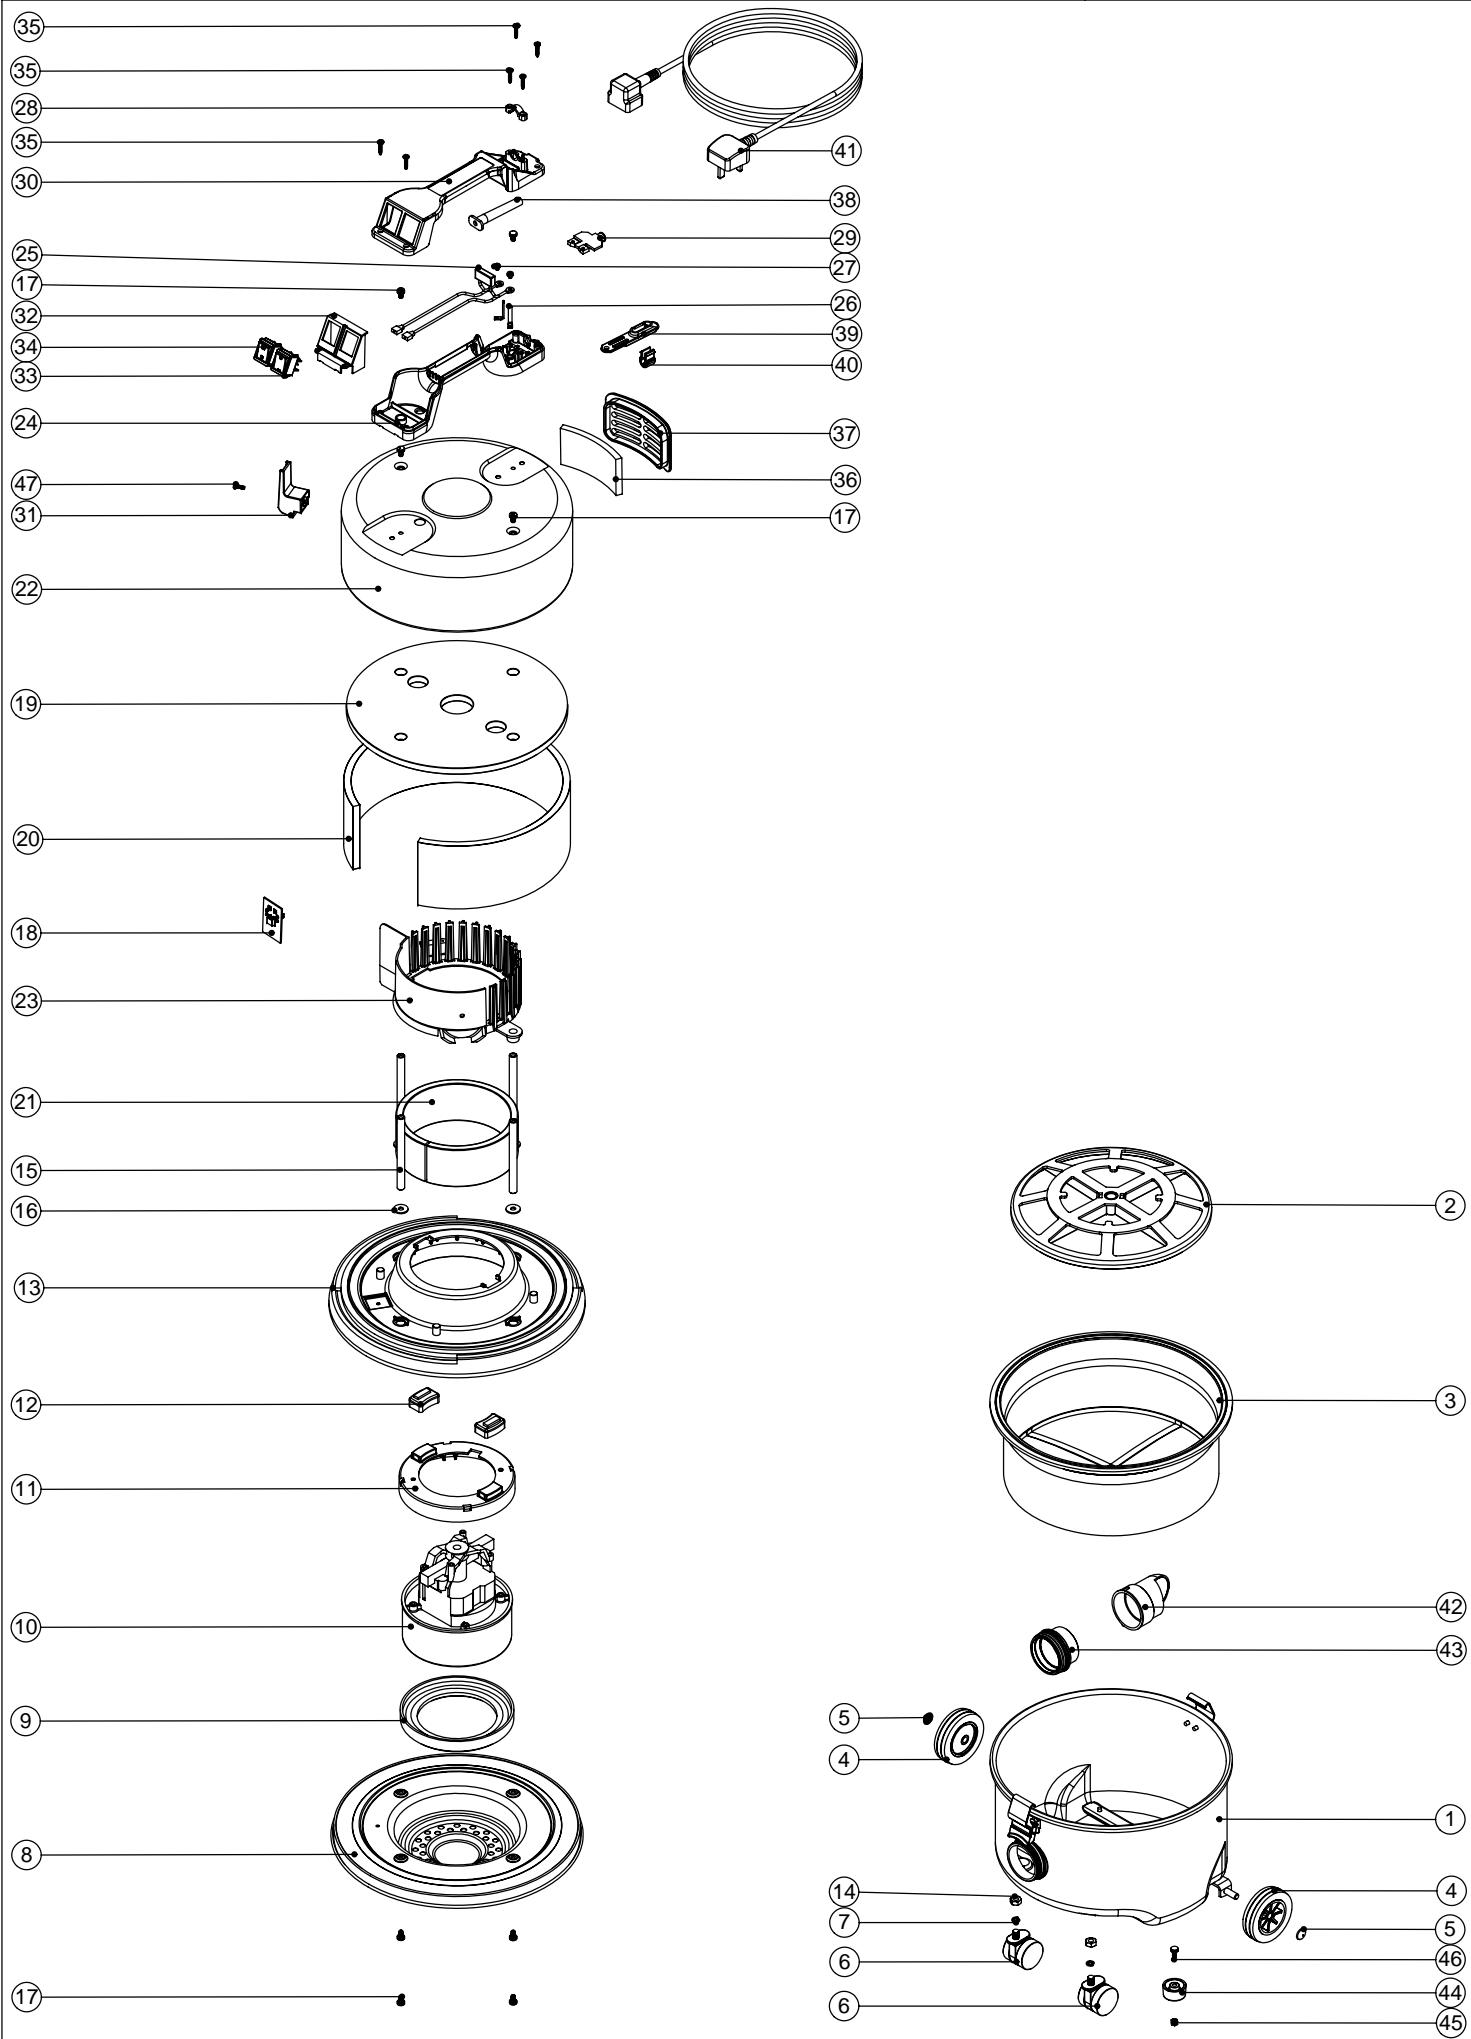

# Numatic International Spare Parts

Model No: NQS250-22 (2 WIRE)

234272  
DRAWING: EXP-0703 ISS:A02  
06/12/2005