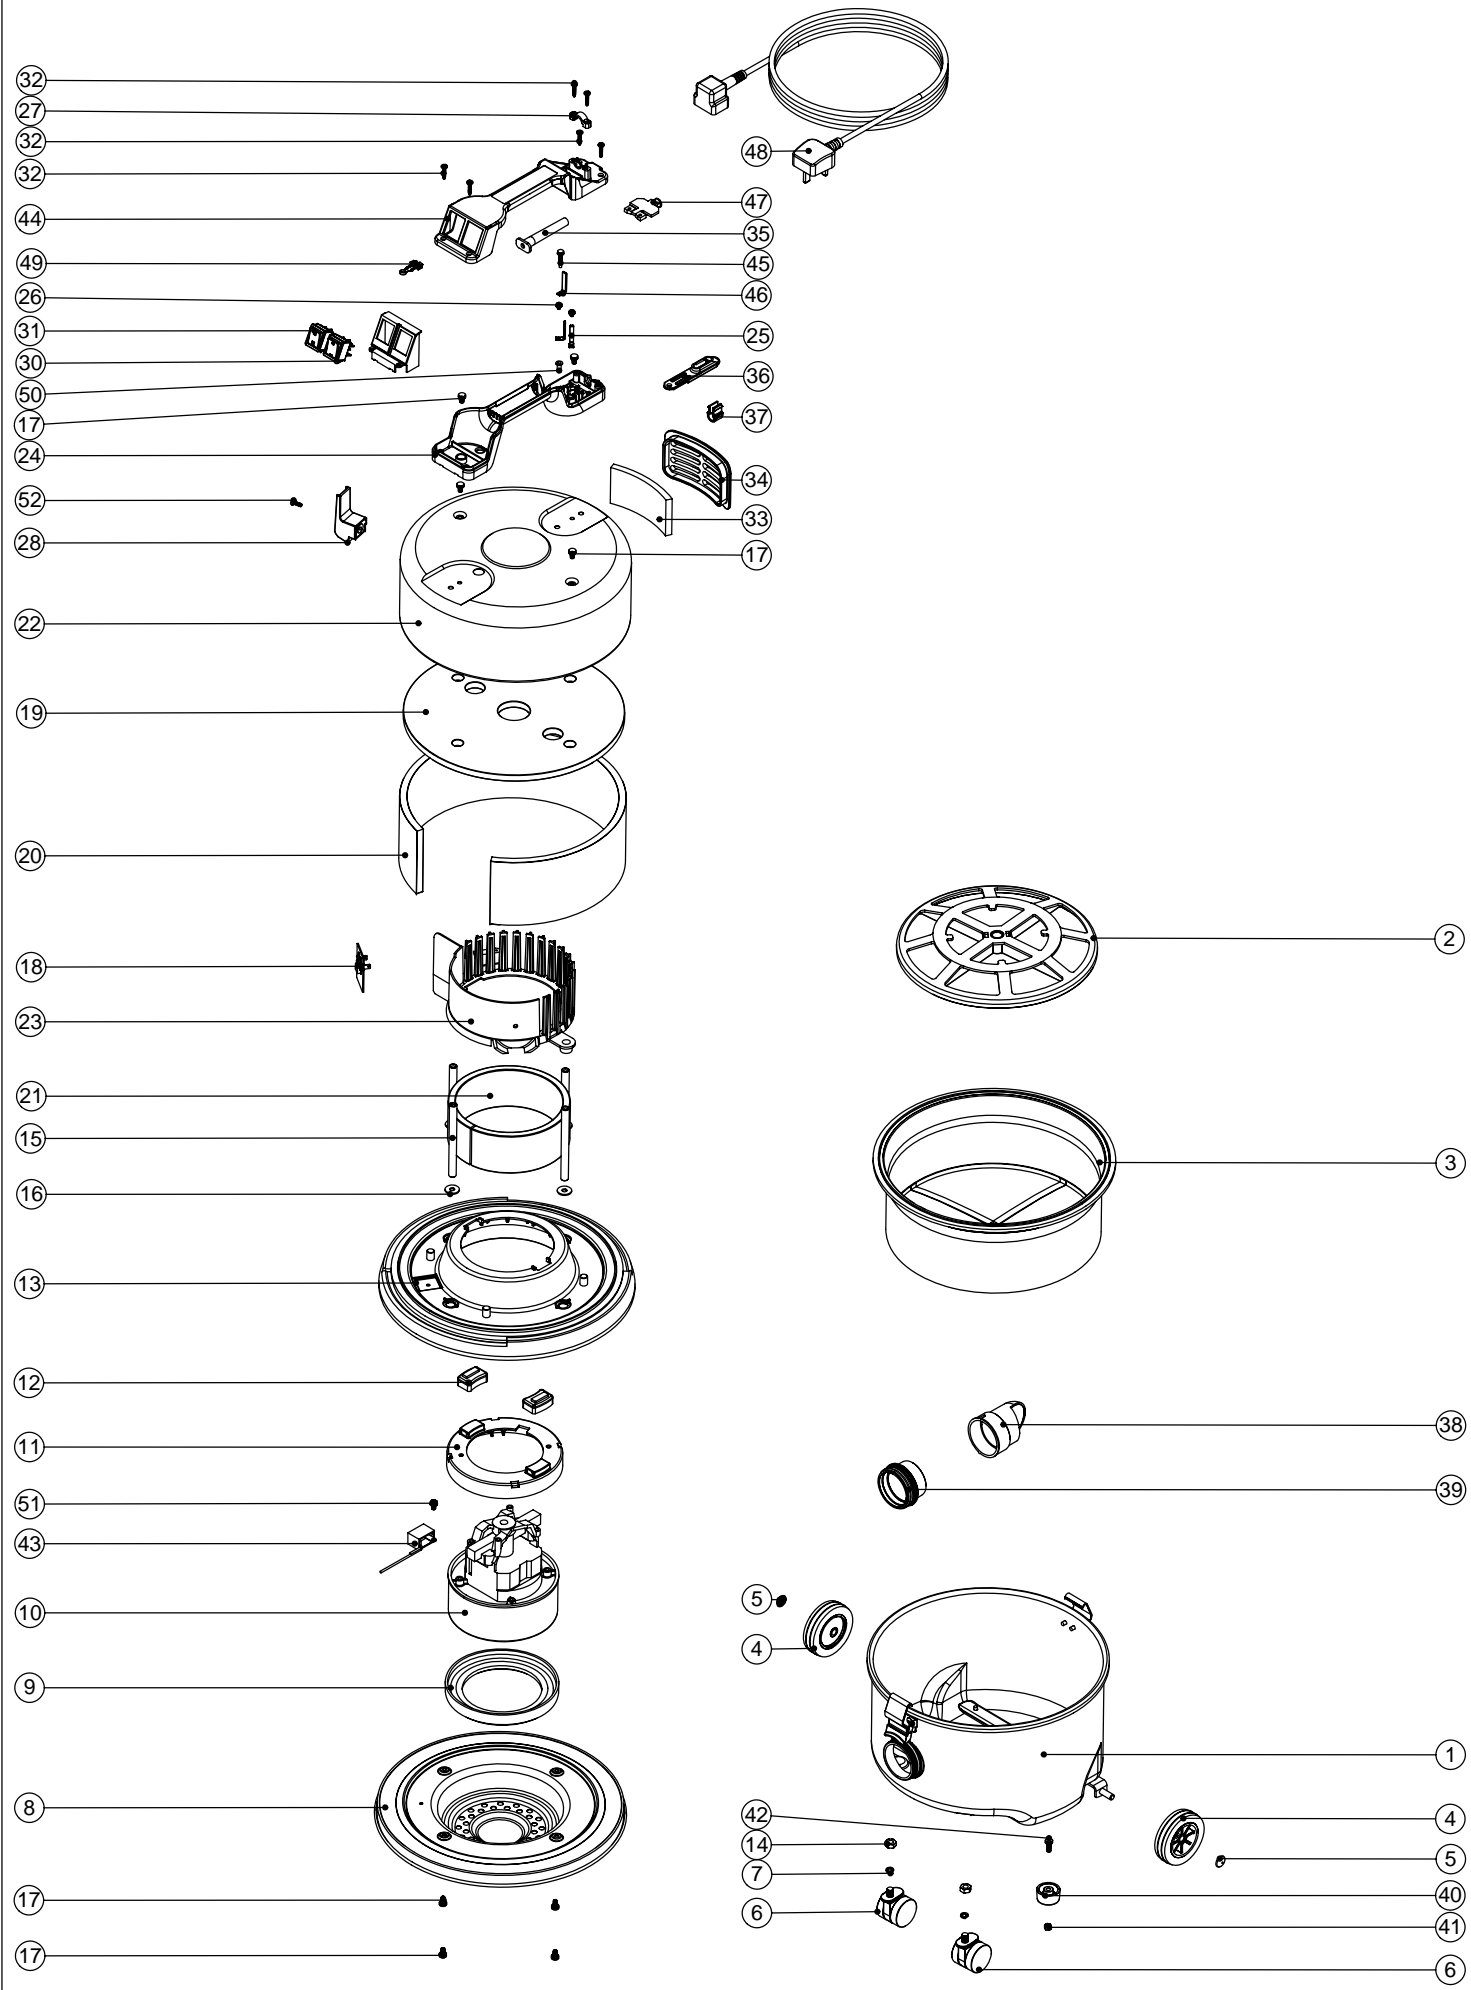

Numatic International Spare Parts

Model No: NQS250-22 (3 WIRE)

234278
DRAWING: EXP-0709 ISS:A03
06/12/2005

Numatic International Spare Parts

Model No: NQS250-22 (3 WIRE)

POS:	ITEM NO:	DESCRIPTION:	COMMENTS:
1	400144	RED CONTAINER	
	400145	GREEN CONTAINER	
	400146	LIGHT BLUE CONTAINER	
	400147	MIDNIGHT BLUE CONTAINER	
	400148	YELLOW CONTAINER	
	400149	WHITE CONTAINER	
	250028	FUN FACE	
2	209050	SINGLE FILTER GRID	
3	207109	12 INCH FILTER (DOUBLE BOTTOM) 160GRM SMS	
4	204008	3 INCH BLACK WHEEL	
5	204020	8MM CHROME HUB CAP	
6	204056	40MM BLACK CASTOR	
7	219019	M8 SINGLE COIL SPRING WASHER	
8	401350	RED BOTTOM MOTOR HOUSING	
	401354	GREEN BOTTOM MOTOR HOUSING	
	401351	LIGHT BLUE BOTTOM MOTOR HOUSING	
	401349	MIDNIGHT BLUE BOTTOM MOTOR HOUSING	
	401353	YELLOW BOTTOM MOTOR HOUSING	
	401347	WHITE BOTTOM MOTOR HOUSING	
9	227882	BOTTOM MOTOR GASKET	
10	205403	240V 2 STAGE THRO FLOW TAPER FAN MOTOR (DL21104T) TCO	
	205402	220V 2 STAGE THRO FLOW TAPER FAN MOTOR (DL21102T) TCO	
	205401	120V 2 STAGE THRO FLOW TAPER FAN MOTOR (DL21101T) TCO	
11	227886	MOTOR SPACER (LAMB DAF MOTOR)	
12	227885	MOUNTING RUBBER	
13	225136	NVQ TOP MOTOR HOUSING (PLASTIC) LAMB MOTOR	
14	219079	M8 PLAIN NUT	
15	208003	115MM LONG ALUMINIUM SPACER	
16	219876	1/4 X 3/4 X 16G PLAIN WASHER TABLE 5 ZINC PLATED	
17	219047	M5 X 10MM LONG POZI PAN SEMS SCREW	
18	206609	NUMATIC 2 SPEED CONTROL PCB (240V) BLUE BOARD 220MB	220/240V MACHINES
	206608	NUMATIC 2 SPEED CONTROL PCB (120V) RED BOARD	120V MACHINES
19	203005	TOP FELT	
20	203009	SIDE FELT INSULATION	
21	203020	POD SIDE FELT	
22	401195	RED HEAD TOP	
	401095	LIGHT BLUE HEAD TOP	
	401257	YELLOW HEAD TOP	
	401259	GREEN HEAD TOP	
	401300	MIDNIGHT BLUE HEAD TOP	
	401270	WHITE HEAD TOP	
23	227883	NOISE REDUCTION POD	
24	320686	HANDLE BASE MOULDING	
25	206562	CONTACT PIN	
26	219090	M4 X 8MM LONG POZI PAN SEMS SCREW	
27	227564	PLUG LOCATION CLAMP	
28	206006	CABLE REELING HOOK	
29	227629	SWITCH MOUNTING BRACKET	
30	220552	RED ROCKER SWITCH	
31	220243	BLACK/GREEN ROCKER SWITCH	
32	219107	No6 X 5/8 INCH LONG POZI PAN PLASTITE SCREW	
33	206260	AIR DIFFUSER PAD	
34	225064	OUTLET GRILL	
35	220923	STRESS RELIEF	
36	227636	STRAIN RELIEF	
37	227637	CABLE CLIP	
38	206004	TRAPIT CONNECTOR BEND	
39	206034	TRAPIT CONNECTOR STRAIGHT SHORT	
40	206033	PLASTIC FOOT	
41	219072	M5 FULL NUT	
42	219045	M5 X 16MM LONG POZI PAN SEMS SCREW	
43	230074	DELTA SUPPRESSOR (LAMB MOTOR)	
44	227622	HANDLE COVER (10 AMP / 3 PIN / 2 SWITCH)	
	227626	HANDLE COVER (HARDWIRE / 2 SWITCH)	HARDWIRED MACHINES
45	219274	M4 X 20MM LONG POZI PAN SCREW	
46	206563	EARTH CONTACT PIN	
47	227631	TERMINAL COVER & CLAMP (3 PIN)	
48	236010	10.0M X 1.00MM X 3 CORE NUCABLE (UK PLUG)	
	236014	10.0M X 1.00MM X 3 CORE NUCABLE (EURO PLUG)	
	236018	10.0M X 1.00MM X 3 CORE NUCABLE (SWISS PLUG)	
	236022	10.0M X 1.00MM X 3 CORE NUCABLE (SOUTH AFRICAN PLUG)	
	236030	10.0M X 1.00MM X 3 CORE NUCABLE (AUSTRALIAN PLUG)	
	236050	10.0M X 1.50MM X 3 CORE NUCABLE (INDUSTRIAL PLUG)	
49	321107	VOLTAGE DEPENDENT RESISTOR ASSEMBLY	HARDWIRED MACHINES
50	220078	BRASS EARTHING SPACER	
51	219858	M5 x 8MM HEX WASHER FACED TAPFIX (DIN7500D)	
52	221151	M4 X 12MM LONG POZI PAN SCREW