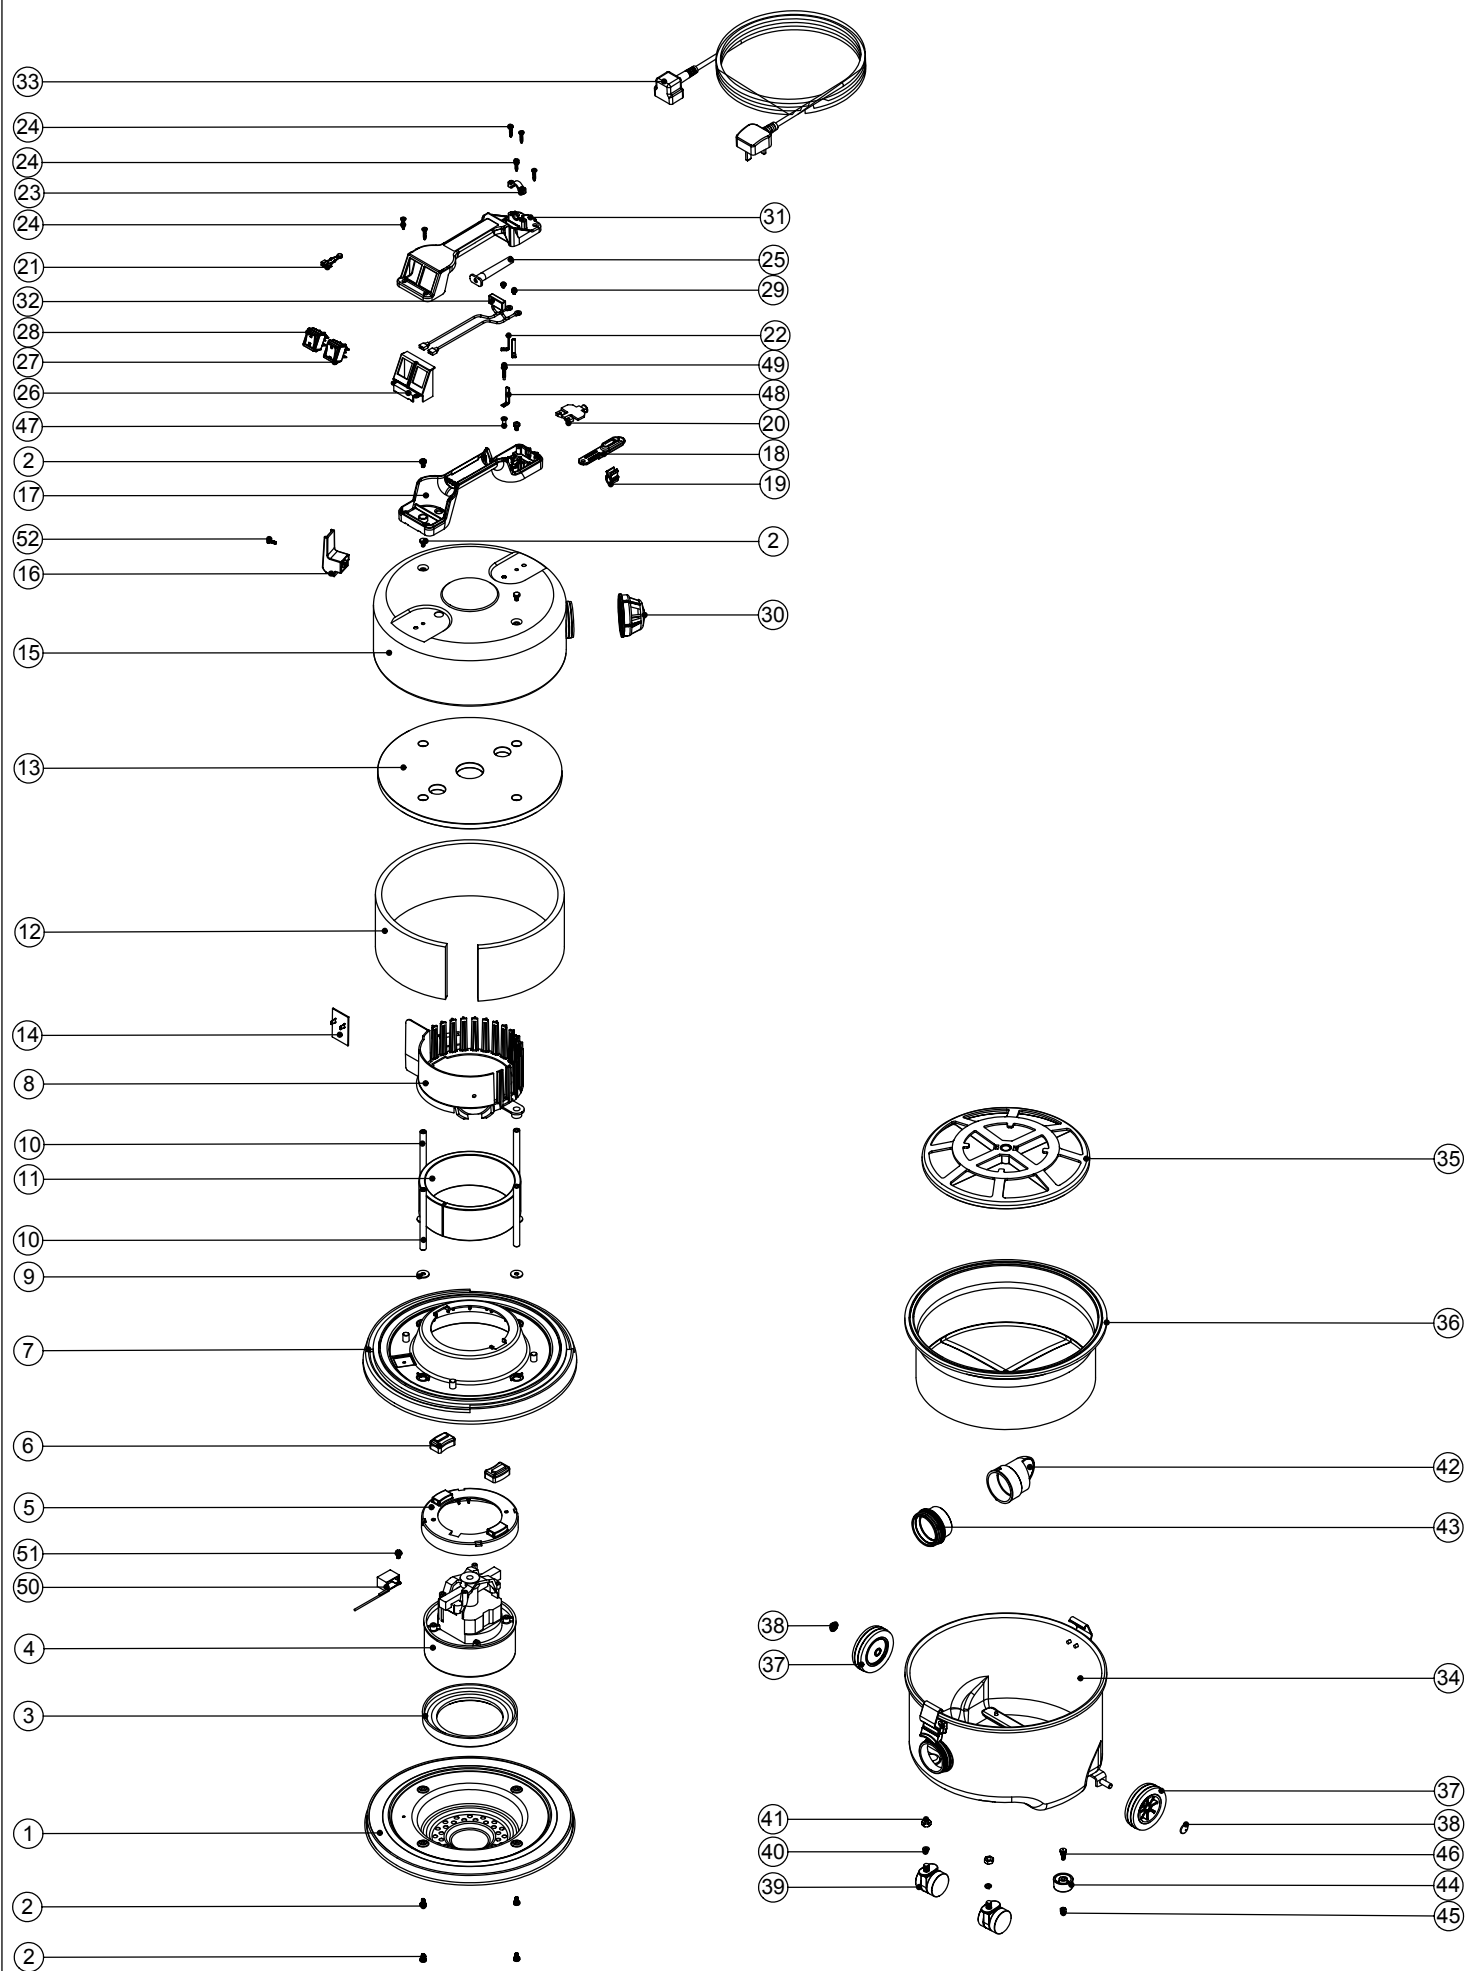

Numatic International Spare Parts

Model No: NQS250B-22

234408
DRAWING: EXP-0839 ISS:A02
15/11/2005

Numatic International Spare Parts

Model No: NQS250B-22