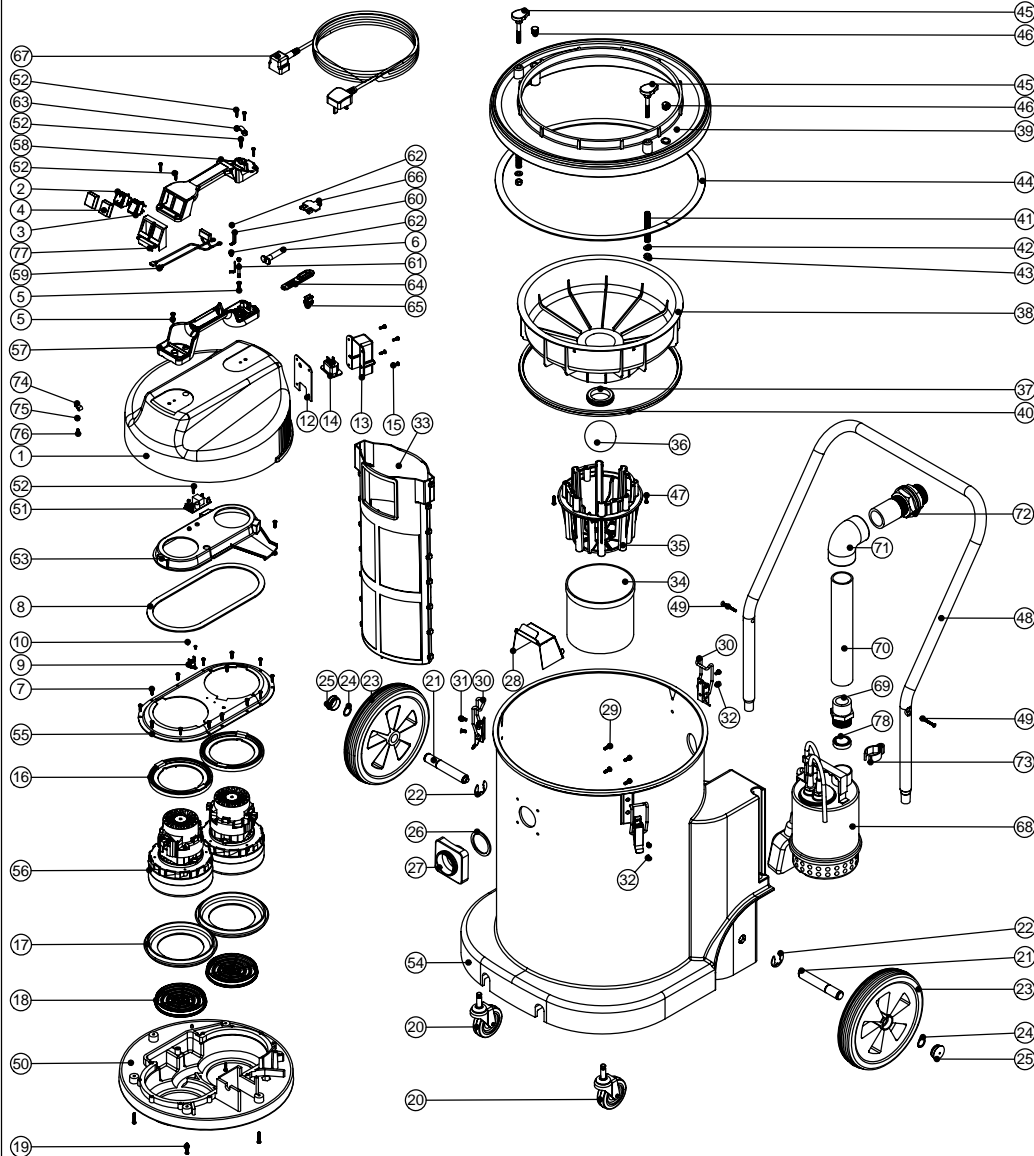

Numatic International Spare Parts

Model No: WVD1800AP-2 EXPLODED DRAWING

234297
DRAWING: EXP-0728 ISS:A06
26/06/2008

Numatic International Spare Parts

Model No: WVD1800AP-2 EXPLODED DRAWING

POS.	ITEM NO.	DESCRIPTION:	COMMENTS:
1	301082	PROCESSED HEAD TOP	
2	220843	BLUE ROCKER SWITCH	
3	220582	GREEN ROCKER SWITCH	
4	220238	SWITCH BOOT	
5	219546	M5 X 20MM LONG POZI PAN SEMS SCREW	
6	220132	STRESS RELIEF SLEEVE	
7	219370	NØ8 X 5/8 INCH LONG PLASTITE STAINLESS STEEL SCREW	
8	202012	GASKET	
9	220532	THERMOSTAT	
10	219491	M5 X 3MM LONG POZI PAN TAPTITE SCREW	
11	219471	M4 X 12MM LONG POZI PAN SEMS SCREW	
12	202082	SOCKET COVER GASKET	
13	206511	SOCKET COVER	
14	229018	POWER TAKE OFF SOCKET	
15	219569	NØ8 X 1/2 INCH LONG POZI PAN STAINLESS STEEL PLASTITE SCREW	
16	227925	TOP MOTOR GASKET	
17	202005	MOTOR BOTTOM GASKET	
18	206010	FAN GUARD	
19	219369	NØ8 X 1 INCH LONG POZI PAN STAINLESS STEEL PLASTITE SCREW	
20	204060	3 INCH CASTOR	
21	206452	STUB AXLE	
22	219306	E-CLIP	
23	204028	10 INCH WHEEL	
24	219308	CIRCLIP	
25	206131	BLACK PLASTIC CAP	
26	202027	HOSE FLANGE GASKET	
27	214001	DIE CAST FLANGE	
28	303482	WATER DEFLECTOR	
29	219045	M5 X 16MM LONG POZI PAN SEMS SCREW	
30	206135	TOGGLE FASTENER	
31	219047	M5 X 10MM LONG POZI PAN SEMS SCREW	
32	219330	M5 X 12MM LONG POZI PAN COUNTRSUNK SCREW	
33	207110	FILTER ASSEMBLY	
34	207073	GAUZE FILTER	
35	225130	MOULDED FLOAT CAGE	
36	206026	POLYPROP BALL	
37	220235	FLOAT GROMMET	
38	225101	FLOAT MOULDING	
39	226021	BOTTOM PLATE MOULDING	
40	202036	FLOAT MOULD EXTRUSION SEAL	
41	219418	COMPRESSION SPRING	
42	219010	M8 FORM A WASHER	
43	219078	M8 NYLON INSERT NUT	
44	212024	INSEAL	
45	206242	HOOKEED KNOB	
46	206243	RIBBED TUBE INSERT	
47	219568	NØ8 X 3/4 INCH LONG POZI PAN STAINLESS STEEL SCREW	
48	402100	BLACK HANDLE	
49	219316	NØ10 X 43MM LONG POZI PAN COUNTER SUNK PLASTITE SCREW	
50	301048	PROCESSED BOTTOM MOTOR HOUSING	
51	220555	230V DELAY START MODULE	
	220556	115V DELAY START MODULE	
52	219107	NØ6 X 5/8 INCH LONG POZI PAN PLASTITE SCREW	
53	227928	Ø70 AIR SEPARATOR LAMB BYPASS MOTOR DUPLEX	
54	300139	WV1800AP GREY PROCESSED DRUM	
	300140	WV1800AP RED PROCESSED DRUM	
	300141	WV1800AP BLUE PROCESSED DRUM	
	300142	WV1800AP GREEN PROCESSED DRUM	
	300143	WV1800AP YELLOW PROCESSED DRUM	
55	325526	TOP MOTOR HOUSING (DUPLX)	
56	205411	240V 2 STAGE D.I BYPASS ACUSTEK MOTOR (BL21104)(MARKED 230V)	
	205410	220V 2 STAGE D.I BYPASS ACUSTEK MOTOR (BL21102)(MARKED 230V)	
	205409	120V 2 STAGE D.I BYPASS ACUSTEK MOTOR (BL21101)	
57	320835	HANDLE BASE MOULDING + INSERTS	
	227626	HANDLE COVER HARD WIRE 2 SWITCH	
58	227622	HANDLE COVER (10 AMP / 3 PIN / 2 SWITCH)	HARDWIRED VERSION
59	220142	SUPPRESSOR ASSEMBLY	
	220558	SUPPRESSOR ASSEMBLY	
60	206563	EARTH CONTACT PIN	
61	206562	CONTACT PIN	
62	219090	M4 X 8MM LONG POZI PAN SEMS SCREW	
63	227564	PLUG LOCATION CLAMP	
64	227636	STRAIN RELIEF	
65	227637	CABLE CLIP	
66	227631	TERMINAL COVER & CLAMP (3 PIN)	
67	236010	10.0M X 1.00MM X 3 CORE NUCABLE (UK PLUG)	
	236124	10.0MT X 1MM X 3 CORE YELLOW CABLE (SOCKET + PLUG) EURO	
	236019	10.0M X 1.00MM X 3 CORE NUCABLE (SWISS PLUG)	
	236022	10.0M X 1.00MM X 3 CORE NUCABLE (SOUTH AFRICA PLUG)	
	236030	10.0M X 1.00MM X 3 CORE NUCABLE (AUSTRALIAN PLUG)	
	220911	12.5MT X 3CORE X 2.5MM CABLE PLUS 32AMP INDUSTRIAL PLUG	
	236063	10.0MT X 3CORE X 14AWG (YELLOW) S/TW 5-15P PLUG OSA	
68	225500	SUBMERSIBLE PUMP 230V/50HZ (EBARA MKII) (C/W FLOAT SWITCH / ONE METRE CABLE / NO PLUG)	HARDWIRED VERSION
	225501	SUBMERSIBLE PUMP 110V/60HZ (EBARA MKII) (C/W FLOAT SWITCH / ONE METRE CABLE / NO PLUG)	HARDWIRED VERSION
	225502	SUBMERSIBLE PUMP 110V/60HZ (EBARA MKII) (C/W FLOAT SWITCH / ONE METRE CABLE / NO PLUG)	
69	320897	1 1/4 INCH HEXAGON NIPPLE (MODIFIED)	
70	391180	277MM LONG TUBE (EBARA MKII)	
71	206547	1 1/2 INCH ELBOW	
72	303547	1 1/2 TANK CONNECTOR MODIFICATION	
73	320898	HOSE CLIP (LESS RIB)	
74	226050	CABLE CLAMP (WHITE P CLIP)	
75	219688	M4 FORM A STAINLESS STEEL WASHER	
76	219301	NØ6 X 3/8 INCH LONG POZI PAN SELF TAP SCREW	
77	227629	SWITCH MOUNTING BRACKET	
78	206654	OUTLET RUBBER NON RETURN SEAL (EBARA PUMP)	