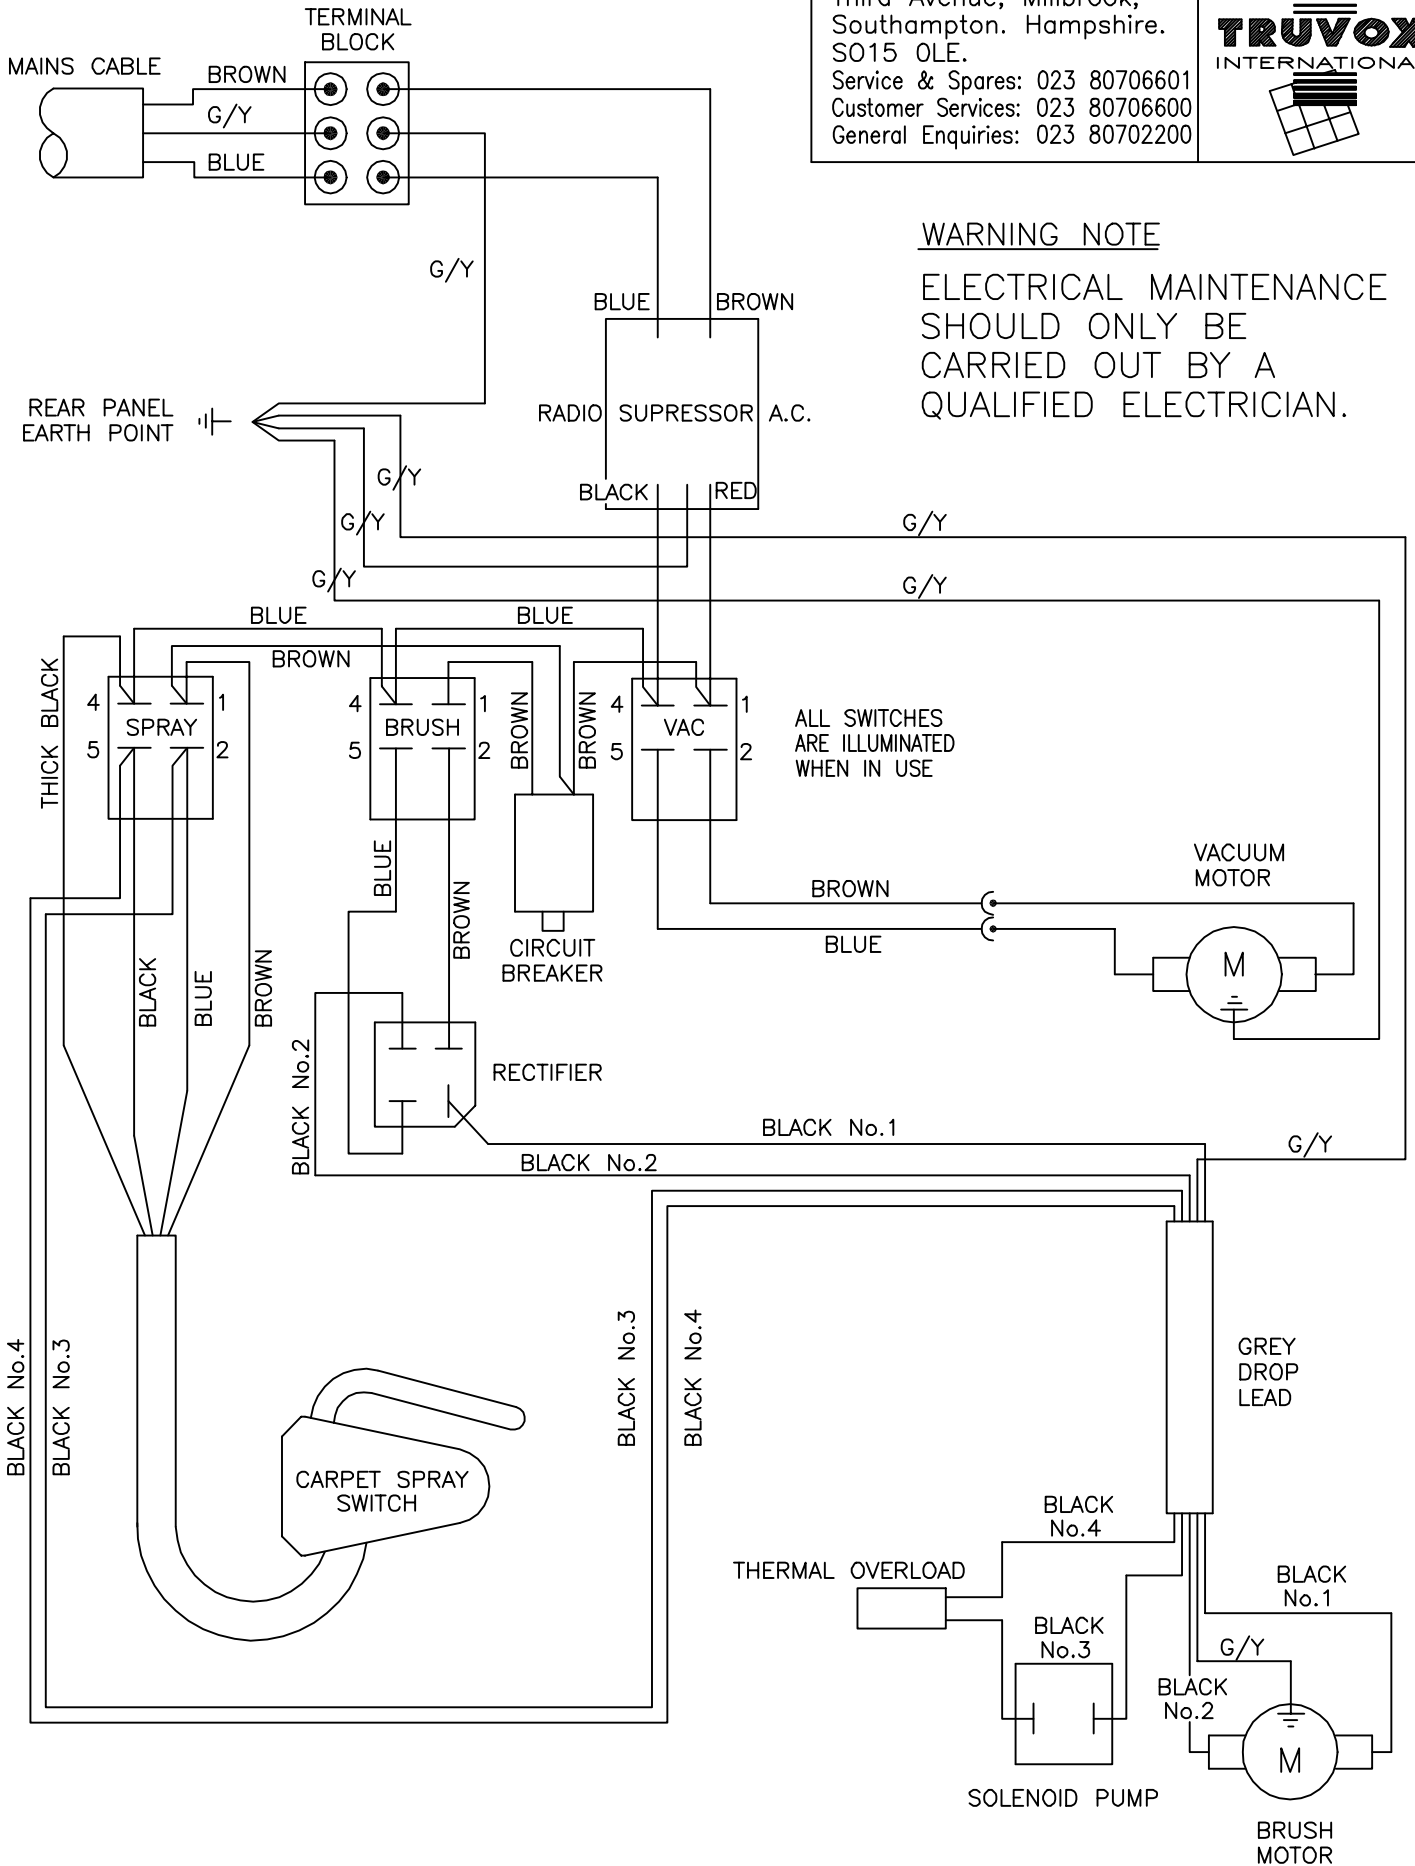

Truvox International Ltd.,
Third Avenue, Millbrook,
Southampton. Hampshire.
SO15 0LE.
Service & Spares: 023 80706601
Customer Services: 023 80706600
General Enquiries: 023 80702200

WARNING NOTE

ELECTRICAL MAINTENANCE
SHOULD ONLY BE
CARRIED OUT BY A
QUALIFIED ELECTRICIAN.

ALL SWITCHES
ARE ILLUMINATED
WHEN IN USE

					SCALE	NTS	TITLE			
28.04.06	-	B	REVISED	MC	CHECKED		WIRING DIAGRAM			
10.09.02	-	A	NEW DRAWING	CL	DRN	CML	PRODUCT	DRAWING/PART No		SHEET 1 OF
DATE	CRO No	ISS	REVISION RECORD	DR	CHK		H.MIST COMPACT 230V	09-1011-0000	A4	1 SHEETS