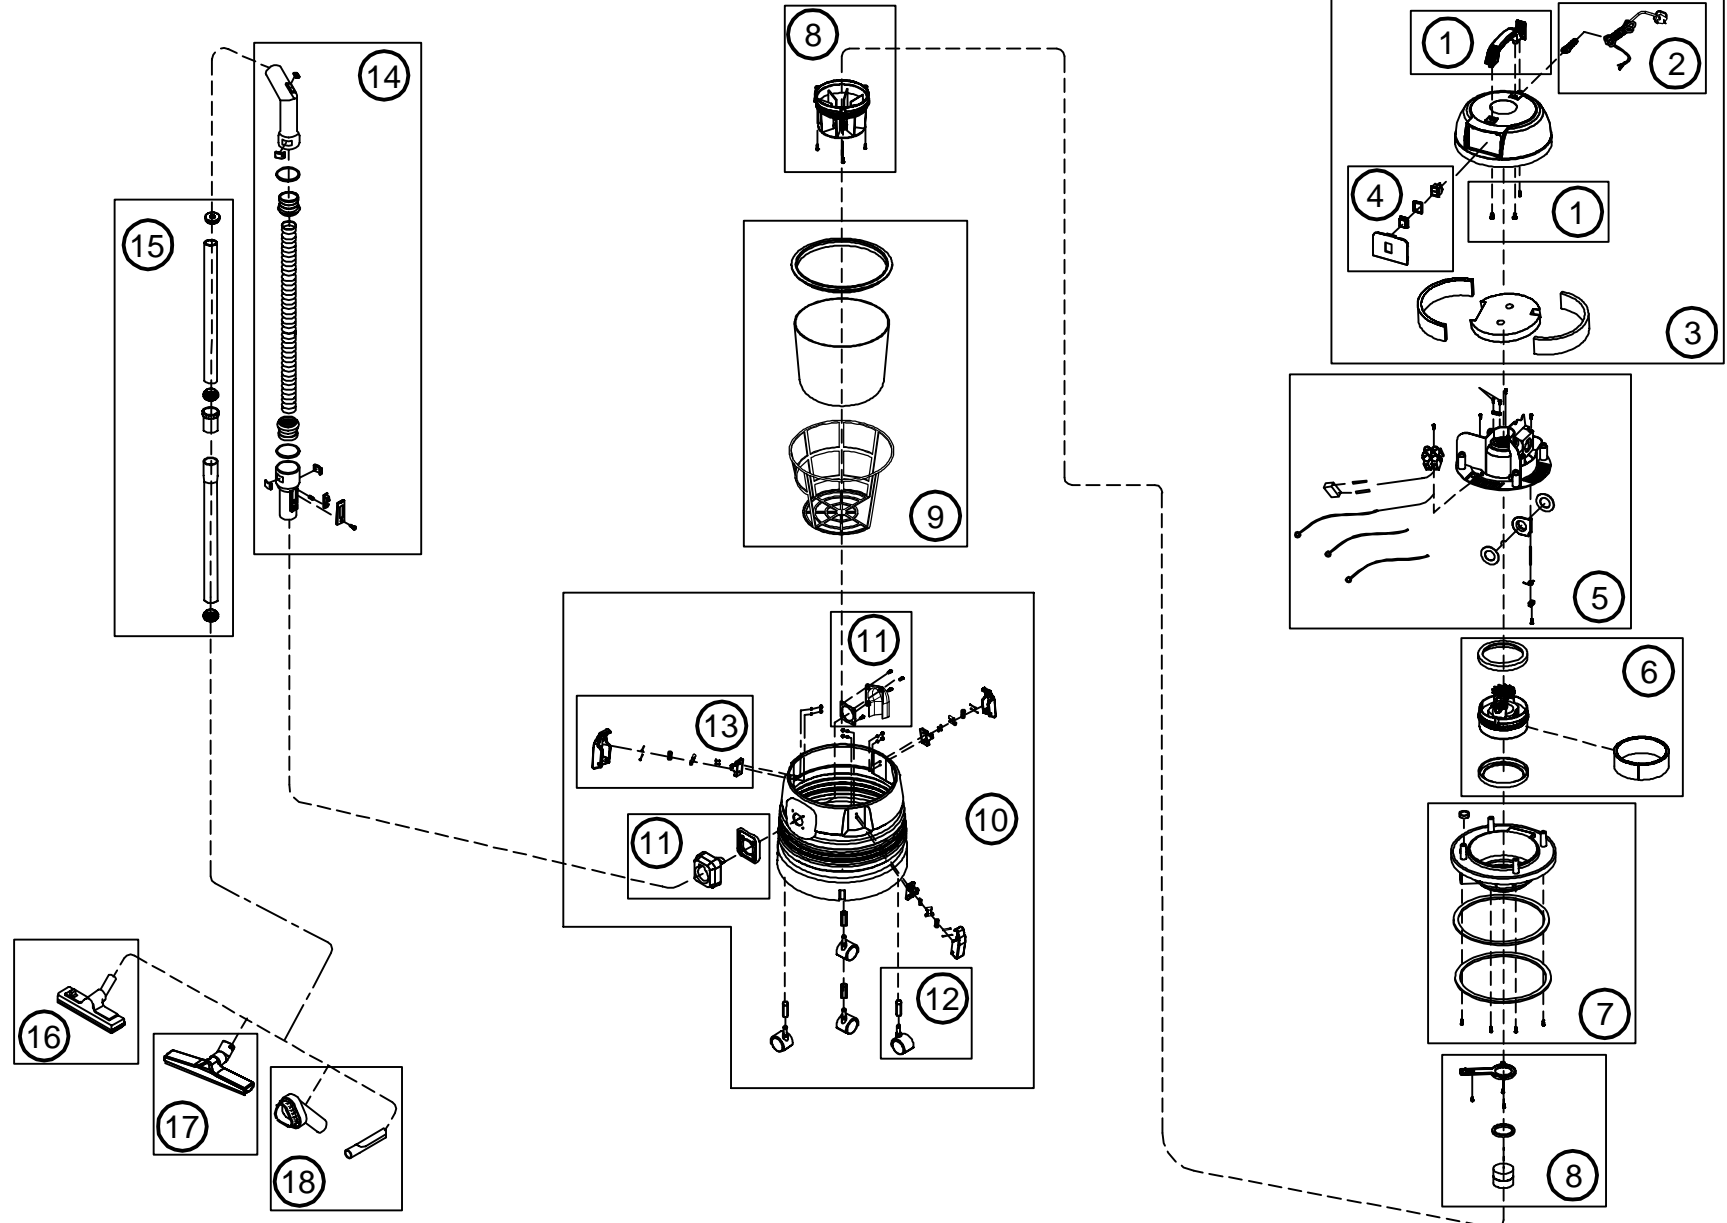

Drawing/Part Number
09-1079-0000

Issue	Amendments	Sig./Date
A	NEW DRAWING	21.02.2007 M.C.
B	REVISED PICTORIALLY	12.03.2008 M.C.

3RD ANGLE PROJECTION
DIMENSIONS IN MILLIMETRES
DO NOT SCALE DRAWING
© COPYRIGHT

Material -----
Finish -----
Drawn M.D.C. Checked M.D.C.

General Tolerance N/A
Scale N.T.S.
Date 21.02.07

TRUVOX™ INTERNATIONAL LIMITED
Title VALET AQUA 20 HEAVY DUTY
GENERIC ASSEMBLY DRAWING
Drawing/Part Number 09-1079-0000

RED ON MASTER