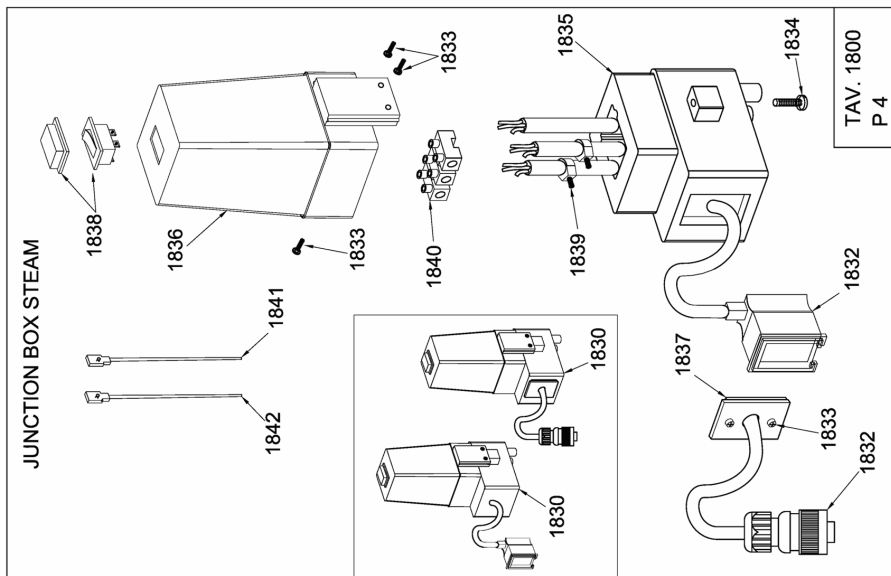

Table 160001 012018

Model 340STM 2016

Pos.	Article Code	Description
1633	082700555	LIGHT WIRE ROPE
1634	081944000	4 PIN TERMINAL BLOCK
1635	126021000	BOILER TANK BODY 340
1636	125010000	END PLATE RIGHT F/ TANK STEAM
1637	110300000	TC SCREW 4,2X16 ZINC
1638	110311000	SCREW TC 4,2x32 ZN
1642	462246265	TORSIONAL SPRING Ø6
1643	126022000	W.TANK STEAM 340 WITH FILTER
1644	456030000	FILTER FOR W.TANK
1645	043300200	SILICON TUBE 24CM
1646	152000000	PLUG FOR WATER
1647	086200000	THERMO CUT-OUT
1648	153400000	SCREW CAP 1/4
1649	043311999	TUBE FOR PUMP 4X6
1650	155499000	NIPPLES WITH BUSH 4X6 1/4
1651	043788000	CLAMP 6/8
1652	043311888	TUBE TEFLON4X6 W/CLAMP AND SILICON TUBE
1653	153411000	CAP 1/8"
1655	115930000	NUT M5 FOR BOILER
1658	153900000	ARTICULATED NIPPLE FOR VALVE T/D 1/8"
1659	084100300	PUMP ULKA NME3 230V
1659	084100300	PUMP ULKA NME3 230V
1660	155477888	VALVE ASSEMBLED(BOILER OUTLET)

Table 1800100 012018

Model 340STM 2016

Table 1800100 012018

Model 340STM 2016

Pos.	Article Code	Description
1830	086060120	JUNCTION BOX ROUND PLUG D18 117V
1830	086060118	JUNCTION BOX ROUND PLUG D18 230V
1830	086060000	JUNCTION BOX STEAM SQUARE PLUG (ASSEMBLED) 230V 50HZ
1830	086060117	JUNCTION BOX STEAM ROUND PLUG 117V 60HZ
1830	086060111	JUNCTION BOX STEAM ROUND PLUG 230V 50Z
1832	085000000	FEMALE SQUARE PLUG FOR JUNCT B
1832	080509509	ROUND CONNECTOR WITH CABLE (FEMALE) D18
1832	080509222	ROUND CONNECTOR WITH CABLE (FEMALE)
1833	111400000	TC SCREW 2.9x16 SELF TAPPING
1834	111600000	TC SCREW 4,2X32
1835	143100000	SUPPORT/JUNCTION BOX
1836	143000000	COVER/JUNCTION BOX
1837	011300222	FAIRLEAD PLATE (STEAM PLUS)
1838	084400000	SWITCH WITH COVER
1839	117300000	STOPPING CABLE W/GRAB SCREW
1840	081920000	THREE POLE TERMINAL BLOCK
1841	085010000	WIRING W/FASTON (BLU)
1842	085020000	WIRING W/FASTON (BROWN)