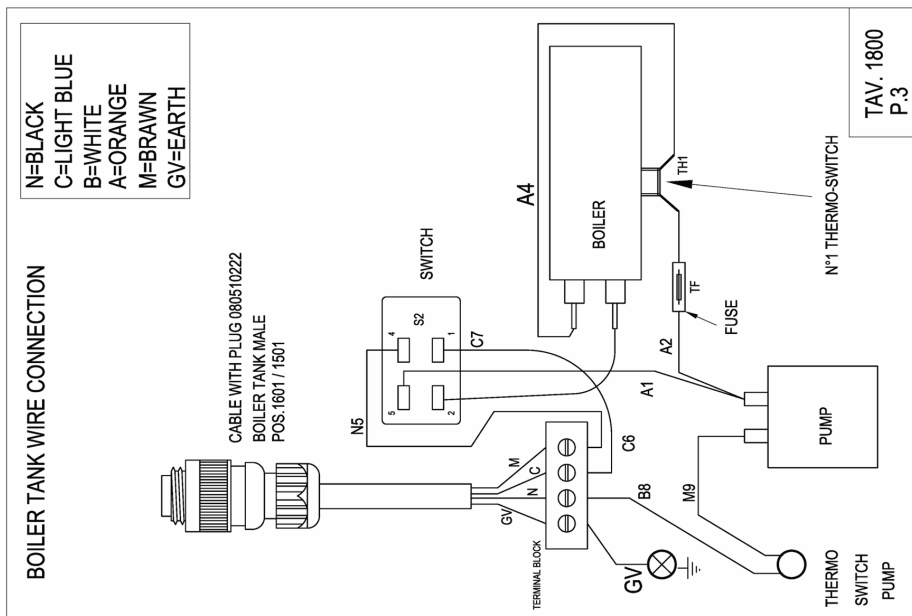

Table 160001 012018

Model 340STM 2016

Pos.	Article Code	Description
1633	082700555	LIGHT WIRE ROPE
1634	081944000	4 PIN TERMINAL BLOCK
1635	126021000	BOILER TANK BODY 340
1636	125010000	END PLATE RIGHT F/ TANK STEAM
1637	110300000	TC SCREW 4,2X16 ZINC
1638	110311000	SCREW TC 4,2x32 ZN
1642	462246265	TORSIONAL SPRING Ø6
1643	126022000	W.TANK STEAM 340 WITH FILTER
1644	456030000	FILTER FOR W.TANK
1645	043300200	SILICON TUBE 24CM
1646	152000000	PLUG FOR WATER
1647	086200000	THERMO CUT-OUT
1648	153400000	SCREW CAP 1/4
1649	043311999	TUBE FOR PUMP 4X6
1650	155499000	NIPPLES WITH BUSH 4X6 1/4
1651	043788000	CLAMP 6/8
1652	043311888	TUBE TEFLON4X6 W/CLAMP AND SILICON TUBE
1653	153411000	CAP 1/8"
1655	115930000	NUT M5 FOR BOILER
1658	153900000	ARTICULATED NIPPLE FOR VALVE T/D 1/8"
1659	084100300	PUMP ULKA NME3 230V
1659	084100300	PUMP ULKA NME3 230V
1660	155477888	VALVE ASSEMBLED(BOILER OUTLET)

Table 1800100 012018

Model 340STM 2016

Table 1800100 012018

Model 340STM 2016

Pos.	Article Code	Description
1830	086060120	JUNCTION BOX ROUND PLUG D18 117V
1830	086060118	JUNCTION BOX ROUND PLUG D18 230V
1830	086060000	JUNCTION BOX STEAM SQUARE PLUG (ASSEMBLED) 230V 50HZ
1830	086060117	JUNCTION BOX STEAM ROUND PLUG 117V 60HZ
1830	086060111	JUNCTION BOX STEAM ROUND PLUG 230V 50Z
1832	085000000	FEMALE SQUARE PLUG FOR JUNCT B
1832	080509509	ROUND CONNECTOR WITH CABLE (FEMALE) D18
1832	080509222	ROUND CONNECTOR WITH CABLE (FEMALE)
1833	111400000	TC SCREW 2.9x16 SELF TAPPING
1834	111600000	TC SCREW 4,2X32
1835	143100000	SUPPORT/JUNCTION BOX
1836	143000000	COVER/JUNCTION BOX
1837	011300222	FAIRLEAD PLATE (STEAM PLUS)
1838	084400000	SWITCH WITH COVER
1839	117300000	STOPPING CABLE W/GRAB SCREW
1840	081920000	THREE POLE TERMINAL BLOCK
1841	085010000	WIRING W/FASTON (BLU)
1842	085020000	WIRING W/FASTON (BROWN)