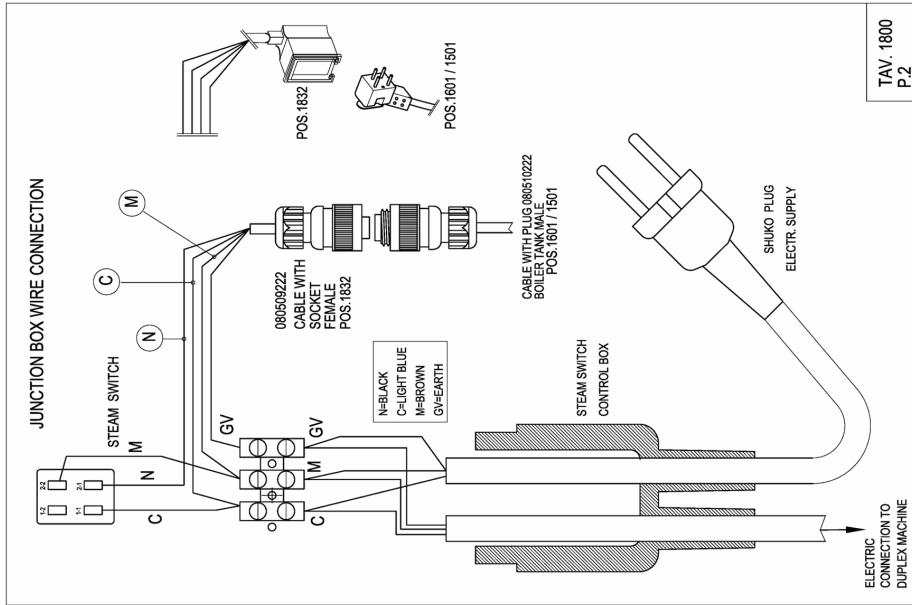

Table 160001 012018

Model 340STM 2016

Pos.	Article Code	Description
1633	082700555	LIGHT WIRE ROPE
1634	081944000	4 PIN TERMINAL BLOCK
1635	126021000	BOILER TANK BODY 340
1636	125010000	END PLATE RIGHT F/ TANK STEAM
1637	110300000	TC SCREW 4,2X16 ZINC
1638	110311000	SCREW TC 4,2x32 ZN
1642	462246265	TORSIONAL SPRING Ø6
1643	126022000	W.TANK STEAM 340 WITH FILTER
1644	456030000	FILTER FOR W.TANK
1645	043300200	SILICON TUBE 24CM
1646	152000000	PLUG FOR WATER
1647	086200000	THERMO CUT-OUT
1648	153400000	SCREW CAP 1/4
1649	043311999	TUBE FOR PUMP 4X6
1650	155499000	NIPPLES WITH BUSH 4X6 1/4
1651	043788000	CLAMP 6/8
1652	043311888	TUBE TEFLON4X6 W/CLAMP AND SILICON TUBE
1653	153411000	CAP 1/8"
1655	115930000	NUT M5 FOR BOILER
1658	153900000	ARTICULATED NIPPLE FOR VALVE T/D 1/8"
1659	084100300	PUMP ULKA NME3 230V
1659	084100300	PUMP ULKA NME3 230V
1660	155477888	VALVE ASSEMBLED(BOILER OUTLET)

Table 1800100 012018

Model 340STM 2016

Table 1800100 012018

Model 340STM 2016

Pos.	Article Code	Description
1830	086060120	JUNCTION BOX ROUND PLUG D18 117V
1830	086060118	JUNCTION BOX ROUND PLUG D18 230V
1830	086060000	JUNCTION BOX STEAM SQUARE PLUG (ASSEMBLED) 230V 50HZ
1830	086060117	JUNCTION BOX STEAM ROUND PLUG 117V 60HZ
1830	086060111	JUNCTION BOX STEAM ROUND PLUG 230V 50Z
1832	085000000	FEMALE SQUARE PLUG FOR JUNCT B
1832	080509509	ROUND CONNECTOR WITH CABLE (FEMALE) D18
1832	080509222	ROUND CONNECTOR WITH CABLE (FEMALE)
1833	111400000	TC SCREW 2.9x16 SELF TAPPING
1834	111600000	TC SCREW 4,2X32
1835	143100000	SUPPORT/JUNCTION BOX
1836	143000000	COVER/JUNCTION BOX
1837	011300222	FAIRLEAD PLATE (STEAM PLUS)
1838	084400000	SWITCH WITH COVER
1839	117300000	STOPPING CABLE W/GRAB SCREW
1840	081920000	THREE POLE TERMINAL BLOCK
1841	085010000	WIRING W/FASTON (BLU)
1842	085020000	WIRING W/FASTON (BROWN)