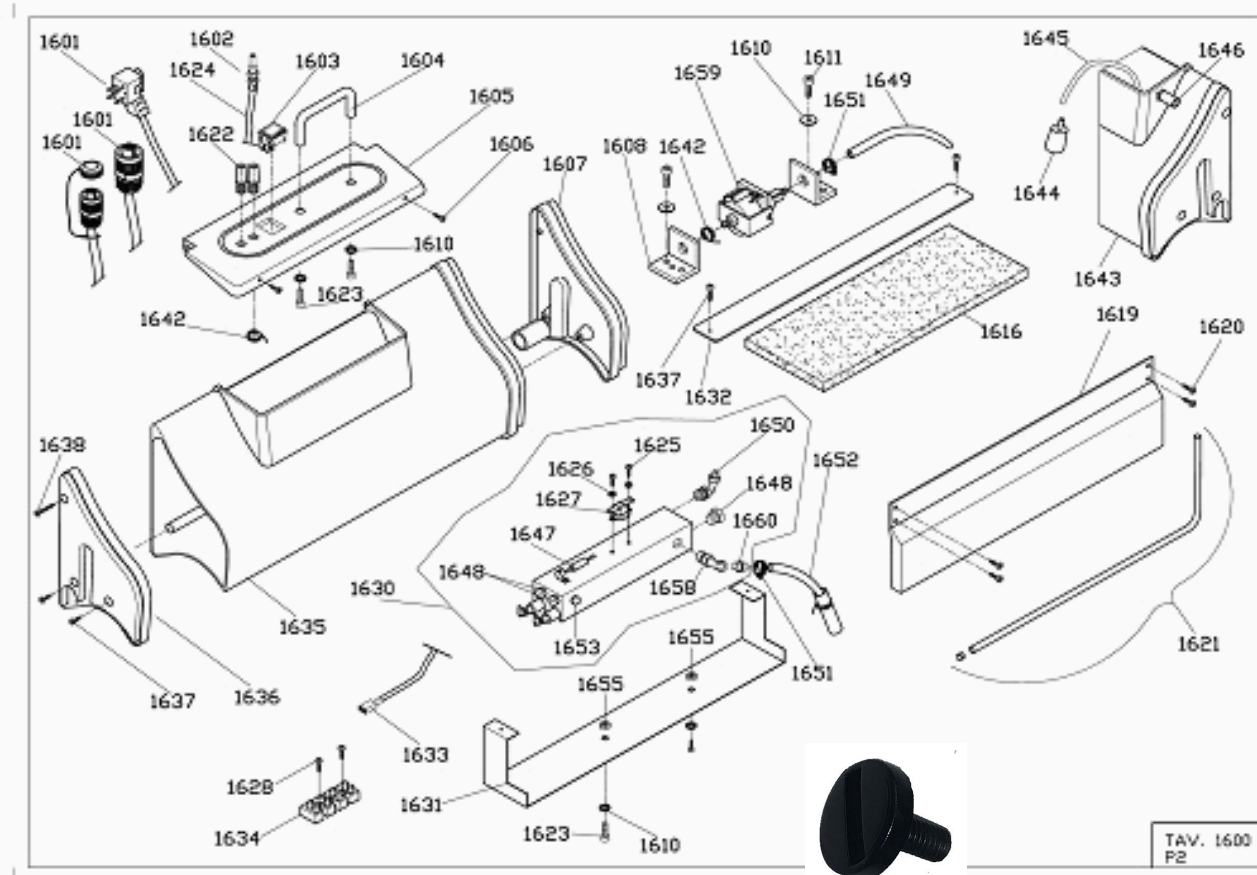

Table 700 012018**Model 340STM 2016**

Pos.	Article Code	Description
732	142000000	FAIRLEAD STAY
733	110200000	TC SCREW 4,2X13 ZINC
734	142200000	ARTICULATED JOINT LEVER
735	221701000	CABLE FIXING PIN FOR SHEALT
736	082000000	DOUBLE-POLE TERMINAL BLOCK
737	111100000	SCREW FOR THERMINAL BLOCK
738	141900000	FAIRLEAD SUPPORT
739	081500000	CABLE CLAMP
740	245400000	LABEL LN
741	084300000	SWITCH FOR PUMP 16 A 250V 110B116C1G00000

Table 160001 012018

Model 340STM 2016

Table 160001 012018

Model 340STM 2016

Pos.	Article Code	Description
1600	340496102	BOILER TANK 340 230V RPLUG Ø18 W/VALV
1600	340496558	BOILER TANK 340 230V OPC RPLUG Ø29
1600	340496555	BOILER TANK 340 230V SPLUG
1600	340496101	BOILER TANK 340 230V RPLUG Ø18
1600	340496556	BOILER TANK 340 230V SPLUG
1600	340496557	BOILER TANK 340 230V RPLUG Ø29
1601	080510510	CABLE W/ROUND PLUG (MALE) D18
1601	084500000	CABLE W/SQUARE PLUG (MALE)
1601	080510222	CABLE W/ROUND PLUG (MALE) D29
1602	152100000	CLUTCH
1603	084411000	MASK4 RED SWITCH
1604	115000222	HANDLE B.TANK
1605	170110200	BLACK COVER B.TANK
1606	110500000 / 462246240	SCREW CR TSP INOX 2.9x13 ZN / SCREW TC M4X10 NYLON
1607	125110000	END PLATE LEFT FOR TANK STEAM
1608	043100000	ANTIVIBRATION DEVICE FOR PUMP
1611	112300000	TC SCREW 4X10 ZINC
1616	046600000	THERMAL INSULATING 340
1619	203420222	S. STEEL PROTECTION TANK 340
1620	110300000	TC SCREW 4,2X16 ZINC
1621	203455000	STEAM INJECTOR 340
1622	040910000	FAIRLEAD BLACK 11078.1.2 PVC
1623	112300000	TC SCREW 4X10 ZINC
1624	043010000	RUBBER TUBE 55CM
1625	114800000	TC SCREW 3x6
1626	114866000	WASHER D.3
1627	086100000	THERMIC LIMIT-SWITCH
1628	111100000	SCREW FOR THERMINAL BLOCK
1630	084013000	BOILER 1000W 230V ASS.W/VALVE
1631	203477000	SUB FRAME D 340
1632	203466000	FLASK FOR PUMP 340