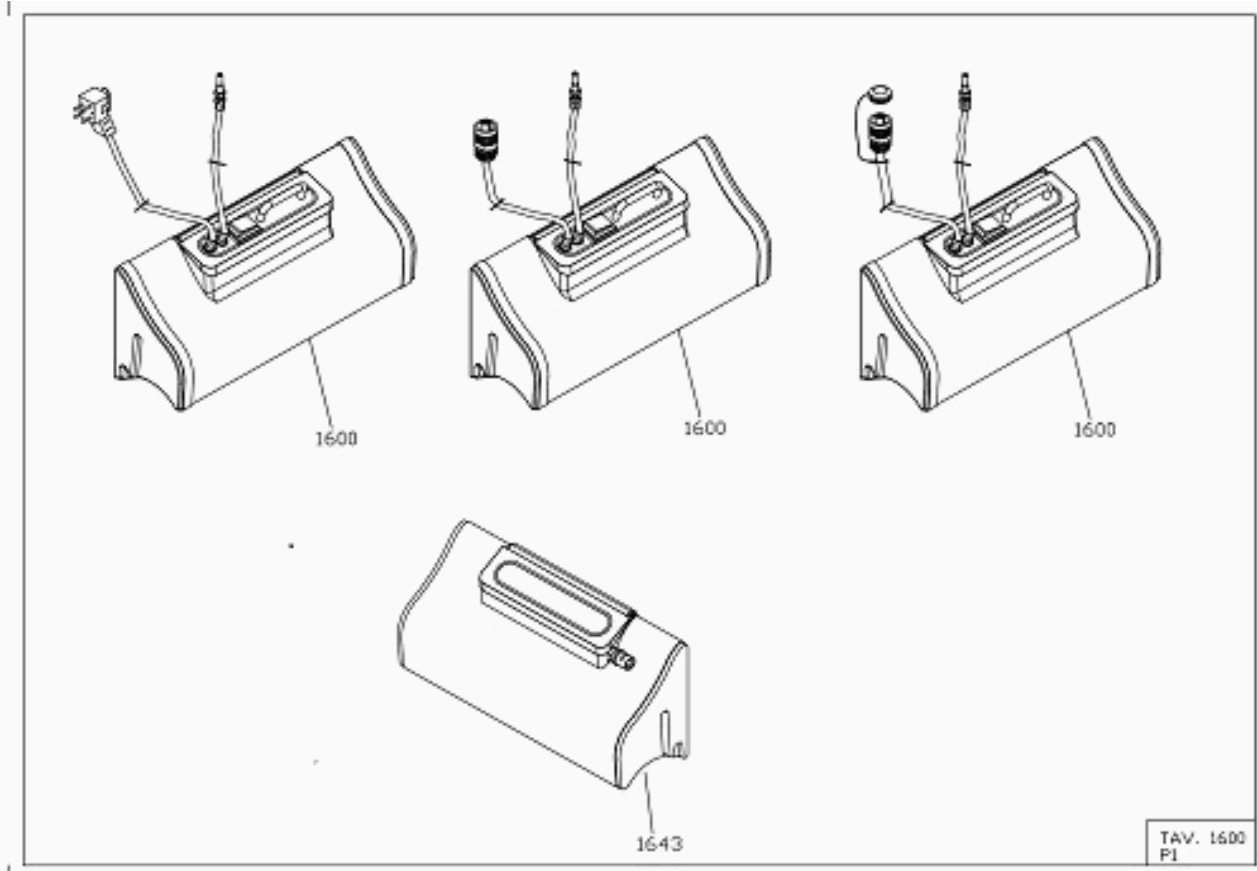

Table 700 012018**Model 340STM 2016**

Pos.	Article Code	Description
732	142000000	FAIRLEAD STAY
733	110200000	TC SCREW 4,2X13 ZINC
734	142200000	ARTICULATED JOINT LEVER
735	221701000	CABLE FIXING PIN FOR SHEALT
736	082000000	DOUBLE-POLE TERMINAL BLOCK
737	111100000	SCREW FOR THERMINAL BLOCK
738	141900000	FAIRLEAD SUPPORT
739	081500000	CABLE CLAMP
740	245400000	LABEL LN
741	084300000	SWITCH FOR PUMP 16 A 250V 110B116C1G00000

Table 160001 012018

Model 340STM 2016

Table 160001 012018

Model 340STM 2016

Pos.	Article Code	Description
1600	340496102	BOILER TANK 340 230V RPLUG Ø18 W/VALV
1600	340496558	BOILER TANK 340 230V OPC RPLUG Ø29
1600	340496555	BOILER TANK 340 230V SPLUG
1600	340496101	BOILER TANK 340 230V RPLUG Ø18
1600	340496556	BOILER TANK 340 230V SPLUG
1600	340496557	BOILER TANK 340 230V RPLUG Ø29
1601	080510510	CABLE W/ROUND PLUG (MALE) D18
1601	084500000	CABLE W/SQUARE PLUG (MALE)
1601	080510222	CABLE W/ROUND PLUG (MALE) D29
1602	152100000	CLUTCH
1603	084411000	MASK4 RED SWITCH
1604	115000222	HANDLE B.TANK
1605	170110200	BLACK COVER B.TANK
1606	110500000 / 462246240	SCREW CR TSP INOX 2.9x13 ZN / SCREW TC M4X10 NYLON
1607	125110000	END PLATE LEFT FOR TANK STEAM
1608	043100000	ANTIVIBRATION DEVICE FOR PUMP
1611	112300000	TC SCREW 4X10 ZINC
1616	046600000	THERMAL INSULATING 340
1619	203420222	S. STEEL PROTECTION TANK 340
1620	110300000	TC SCREW 4,2X16 ZINC
1621	203455000	STEAM INJECTOR 340
1622	040910000	FAIRLEAD BLACK 11078.1.2 PVC
1623	112300000	TC SCREW 4X10 ZINC
1624	043010000	RUBBER TUBE 55CM
1625	114800000	TC SCREW 3x6
1626	114866000	WASHER D.3
1627	086100000	THERMIC LIMIT-SWITCH
1628	111100000	SCREW FOR THERMINAL BLOCK
1630	084013000	BOILER 1000W 230V ASS.W/VALVE
1631	203477000	SUB FRAME D 340
1632	203466000	FLASK FOR PUMP 340