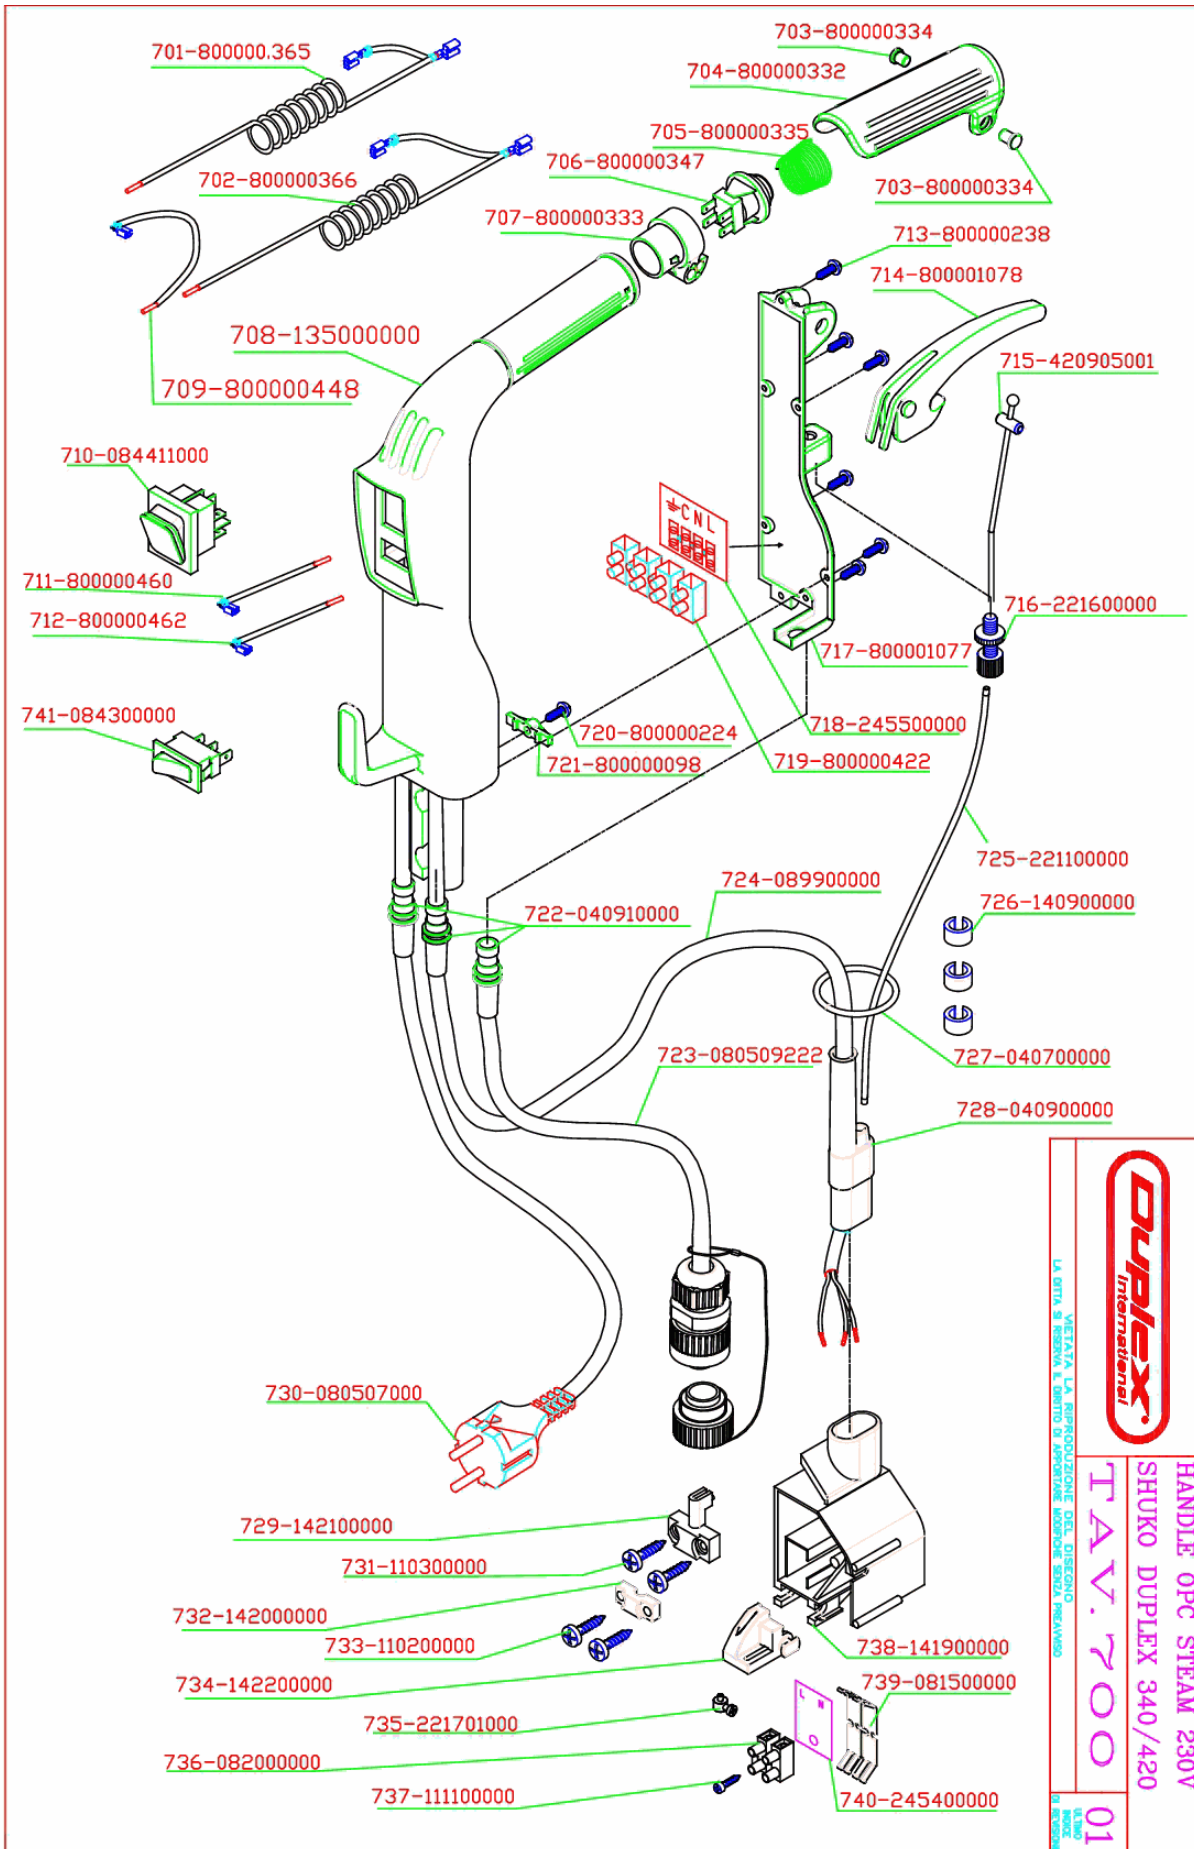

Table 700 012018

Model 340STM 2016

LA RTA È TRASA E SOTTO SI POSSONO REPERIRE SOLO PREZIOSI
VIETATA LA RIPRODUZIONE DEL DISEGNO
TABLE 700 01
HANDLE OPC STEAM 230V
SHUKO DUPLEX 340/420

Table 700 012018

Model 340STM 2016

Pos.	Article Code	Description
701	800000365	WIRE FOR MASK4 RED SWITCH SHORT
702	800000366	WIRE FOR MASK4 RED SWITCH LONG
703	800000334	JOINT PIN OPC
704	800000332	OPERATING SAFETY LEVER
705	800000335	VOLUTE SPRING OP.SAFT.HANDLE
706	800000347	PUSHBUTTON 2 POLES 16A
707	800000333	INSERT OPC
708	135000000	BLACK HANDLE OPC 340-420-620
709	800000448	LIGHT CABLE TERM.BLOCK
710	084411000	MASK4 RED SWITCH
711	800000460	WIRING OPC STEAM LIGHT BLUE
712	800000462	WIRING OPC STEAM BROWN
713	800000238	SCREW TB CROSS 2,9X16
714	800001078	FLUID RELEASE TRIGGER 280
715	420905001	CYLINDER CLAMPING WATER CABLE OPC
716	221600000	REGULATOR WITH SHEALT NUT
717	800001077	BLACK COVER FOR HANDLE
718	245500000	WIRING LABEL 280
719	800000422	TERMINAL BLOCK 4 POLES
720	800000224	SCREW TCB 3,9X16
721	800000098	CABLE STOPPER FOR HANDLE
722	040910000	FAIRLEAD BLACK 11078.1.2 PVC
723	080509222	ROUND CONNECTOR WITH CABLE (FEMALE)
724	089900000	WIRE FOR OPC HANDLE 3X1,5mm
725	221100000	SHEALTH CABLE OPC L
726	140900000	CABLE STOPPER 5444
727	040700000	OR.FAIRLEAD (RUBBER RING)
728	040900000	FAIRLEAD
729	142100000	CABLE STAY
730	080507000	CABLE AND PLUG SHUKO EU
731	110300000	TC SCREW 4,2X16 ZINC