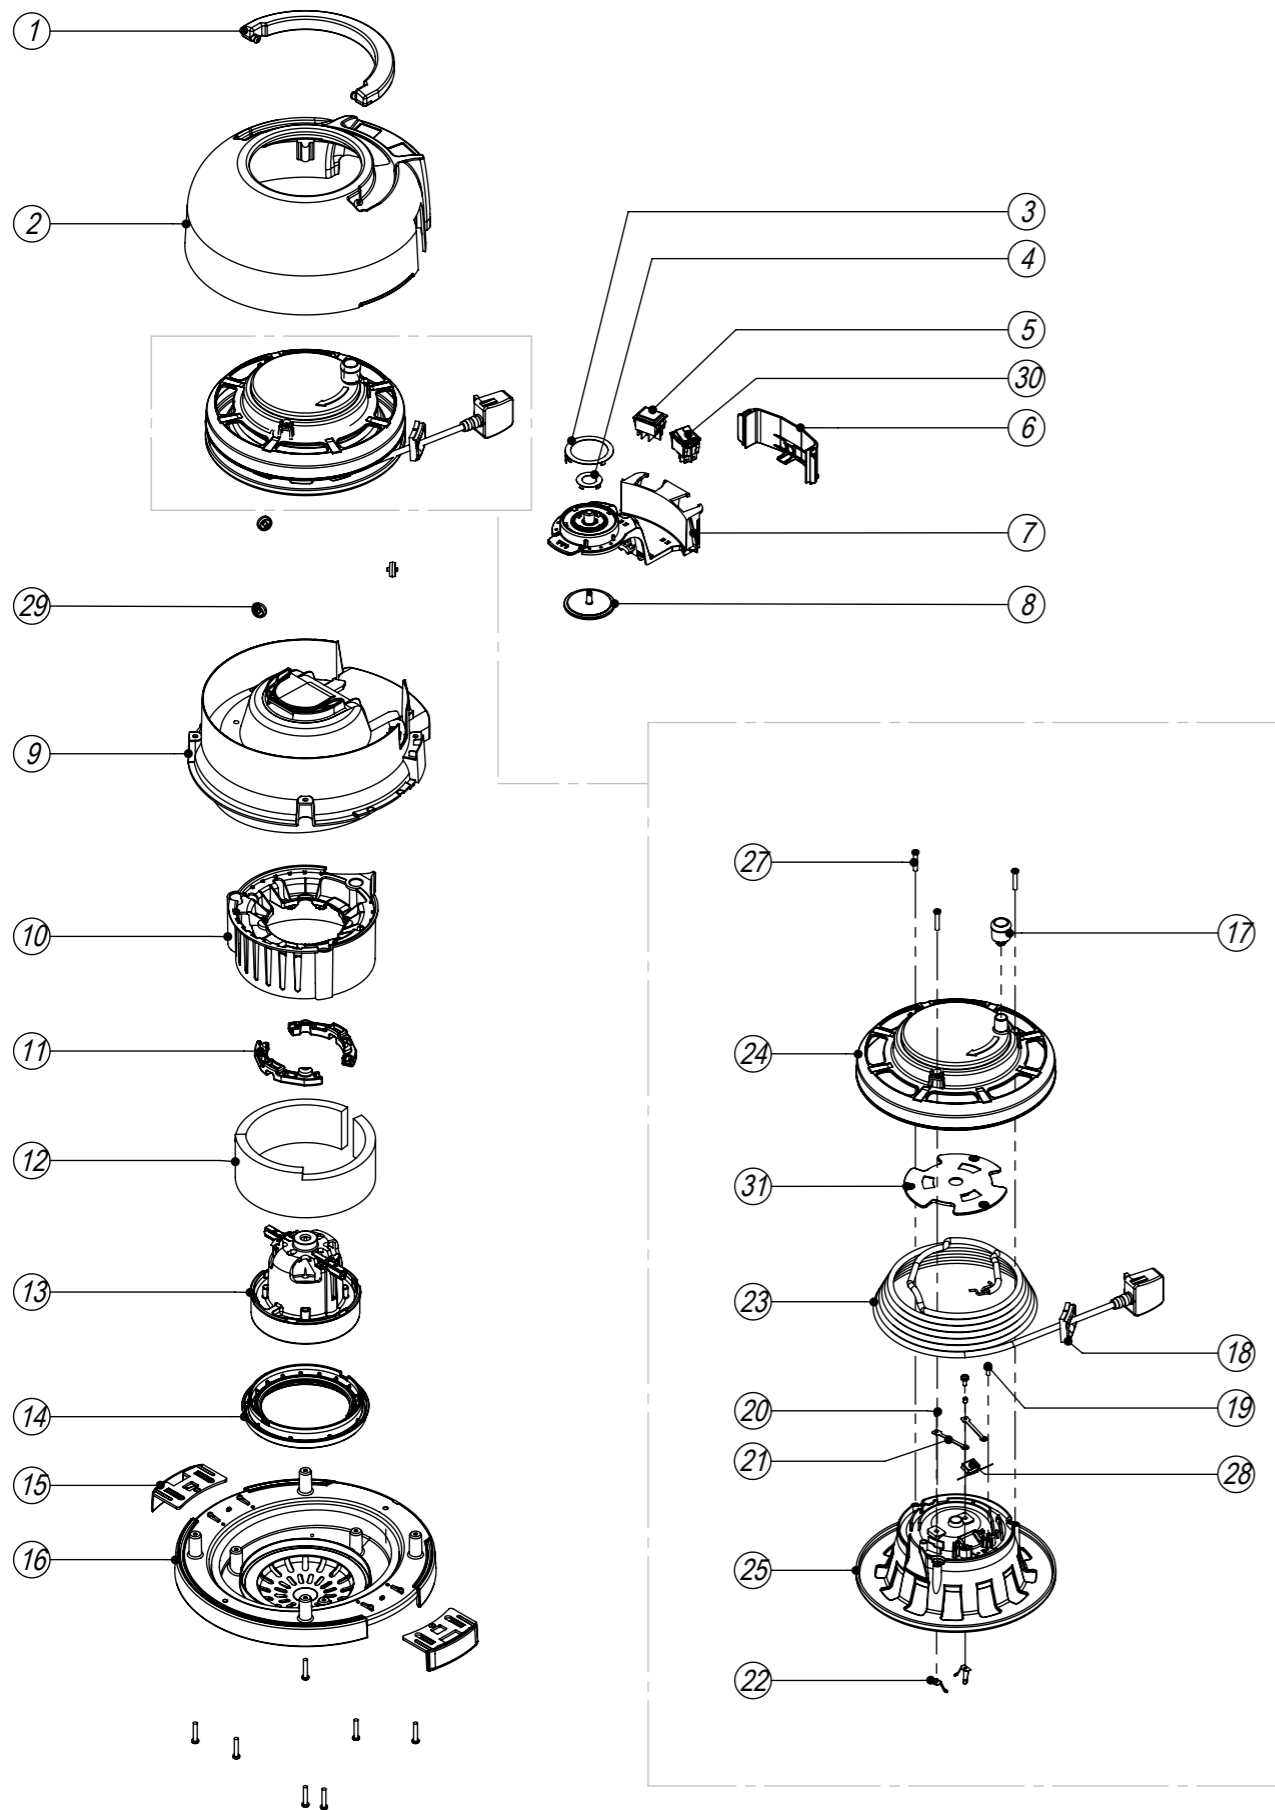

Numatic International Spare Parts

Model No: HEAD STYLE 11 ASSEMBLY 1-STAGE 1-SPEED EXPLODED

DRAWING: DRW-19488 ISS:A16
14/12/2017

Models: HVR/HET160

FOR WIRING DIAGRAMS PLEASE SEE DOC-21993 OR VISIT
www.numatic.co.uk/wiring-diagram.aspx

Numatic International Spare Parts

Model No: HEAD STYLE 11 ASSEMBLY 1-STAGE 1-SPEED EXPLODED

ITEM:	PART No:	Description	QTY.	COMMENTS:
1	227120	HANDLE - HVR/HET/NRV	1	
2	-	11" COVER - MOULDED ONLY	1	CONTACT NUMATIC FOR MORE DETAILS
3	227142	OUTER CONTACT RING	1	
4	227141	INNER CONTACT RING	1	
5	208885	NEON INDICATOR (EVEREL, B71121G000000)	1	
6	901591	COVER-MODULE-ELECTRICAL	1	
7	901589	MODULE-ELECTRICAL	1	
8	901590	INSULATOR (FR)	1	
9	901587	HOUSING-MOTOR-UPPER	1	
10	901613	CLAMP-MOTOR-LOWER	1	
11	901614	MOUNT-MOTOR	2	
12	901616	WRAP-ACOUSTIC	1	
13	205840	230V SINGLE STAGE THRO FLOW FAN MOTOR (DLI 653T) TCO (620)	1	
14	237089	BOTTOM MOTOR GASKET - CUP MOTOR	1	
15	901608	CATCH-SLIDING	2	
16	901586	HOUSING-MOTOR-LOWER	1	
17	229617	CABLE REEL WINDER KNOB ASSY	1	
18	237687	BLACK CABLE ENTRY - DEVELOPMENT - OPTION 2	1	
19	291151	M4 X 10MM LONG T20 SEMS SCREW Z/PL - PRODUCT CODE 8.8 - TX20 HEAD	2	
20	227103	CONTACT BUSH	2	
21	227145	CONNECTING STRIP	2	
22	230203	SPRING CONTACT (DOMED)	2	
23	236115	10.0MT X 0.75MM X 2 CORE (H05 V2V2-F) UK PLUG	1	CONTACT NUMATIC FOR MORE DETAILS IF REQUIRED
	236150	10.0MT x 1MM x 2 CORE (H05 V2V2-F) EURO PLUG	1	
24	901594	REELER-UPPER	1	
25	901596	REELER-LOWER WITH INSERTS (MT1702)	1	
27	291082	#8 SCREW 1"L T20 PAN HEAD P/L THREAD FORMING	10	
28	230096	SUPPRESSOR CAPACITOR ASSEMBLY WITH DISCHARGE RESISTOR (AS SUPPLIED)	1	
29	901009	ROLLER WHEEL	3	
30	230253	EVEREL ROCKER SWITCH	1	
31	905921	REELER PLATE - NEW (STAR LOCK)	1