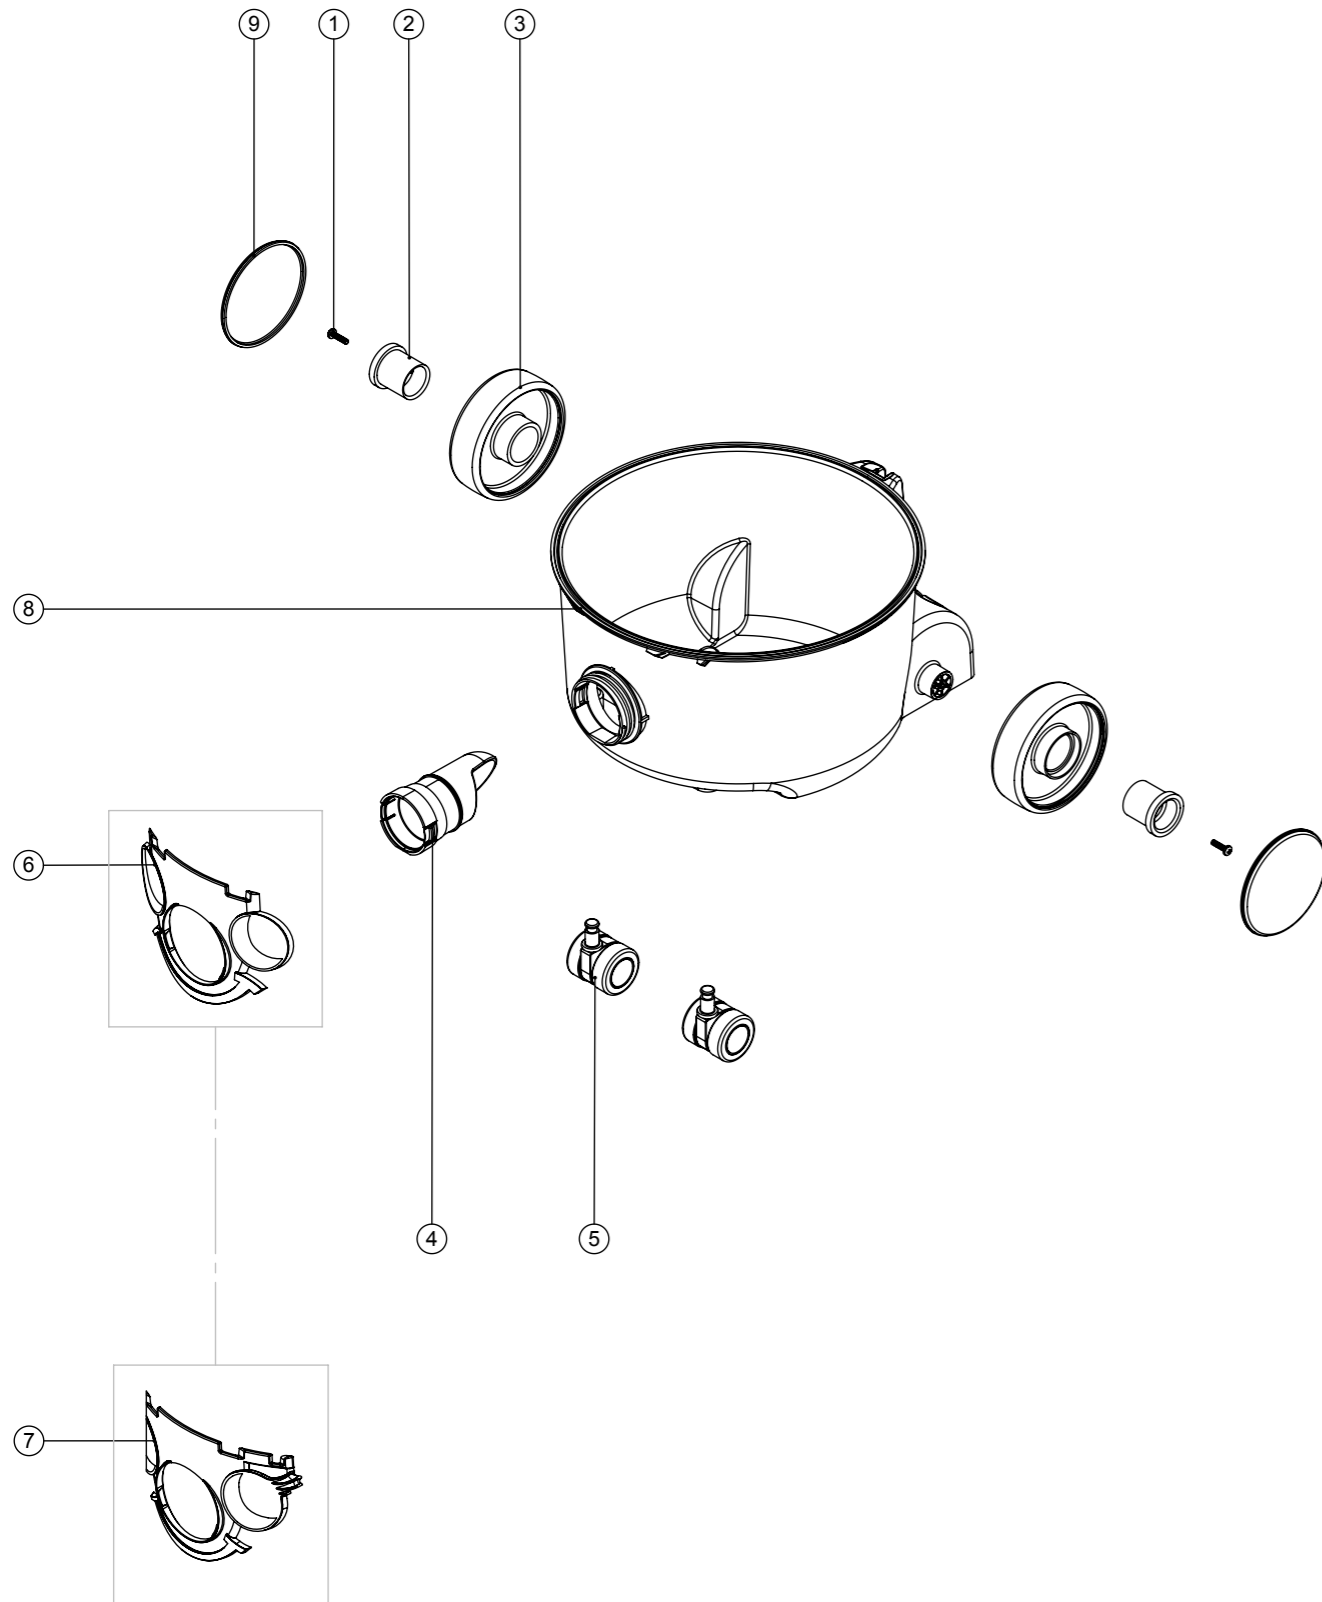

Numatic International Spare Parts

Model No: DRUM STYLE 8 - 11 INCH PLASTIC

-
DRAWING: DRW-19489 ISS:A04
08/05/2017

Numatic International Spare Parts

Model No: DRUM STYLE 8 - 11 INCH PLASTIC

ITEM:	PART No:	Description	QTY.	COMMENTS:
1	219105	No8 X 5/8 INCH LONG POZI PAN PLASTITE SCREW	2	
2	227868	WHEEL HUB FOR 2 SHOT WHEEL	2	
3	227640	2 SHOT WHEEL ASSEMBLY	2	
4	237119	FRONT FIT BAG CONNECTOR	1	
5	204000	40MM PU-TYRED BLACK TWIN WHEEL CASTOR	2	
6	901538	11" HENRY FACE - PRINTED	1	
7	901547	11" HETTY FACE - PRINTED	1	
8	-	DRUM STYLE 8 - PLASTIC 11"	1	CONTACT NUMATIC FOR DETAILS
9	-	WHEEL TRIM	2	CONTACT NUMATIC FOR DETAILS