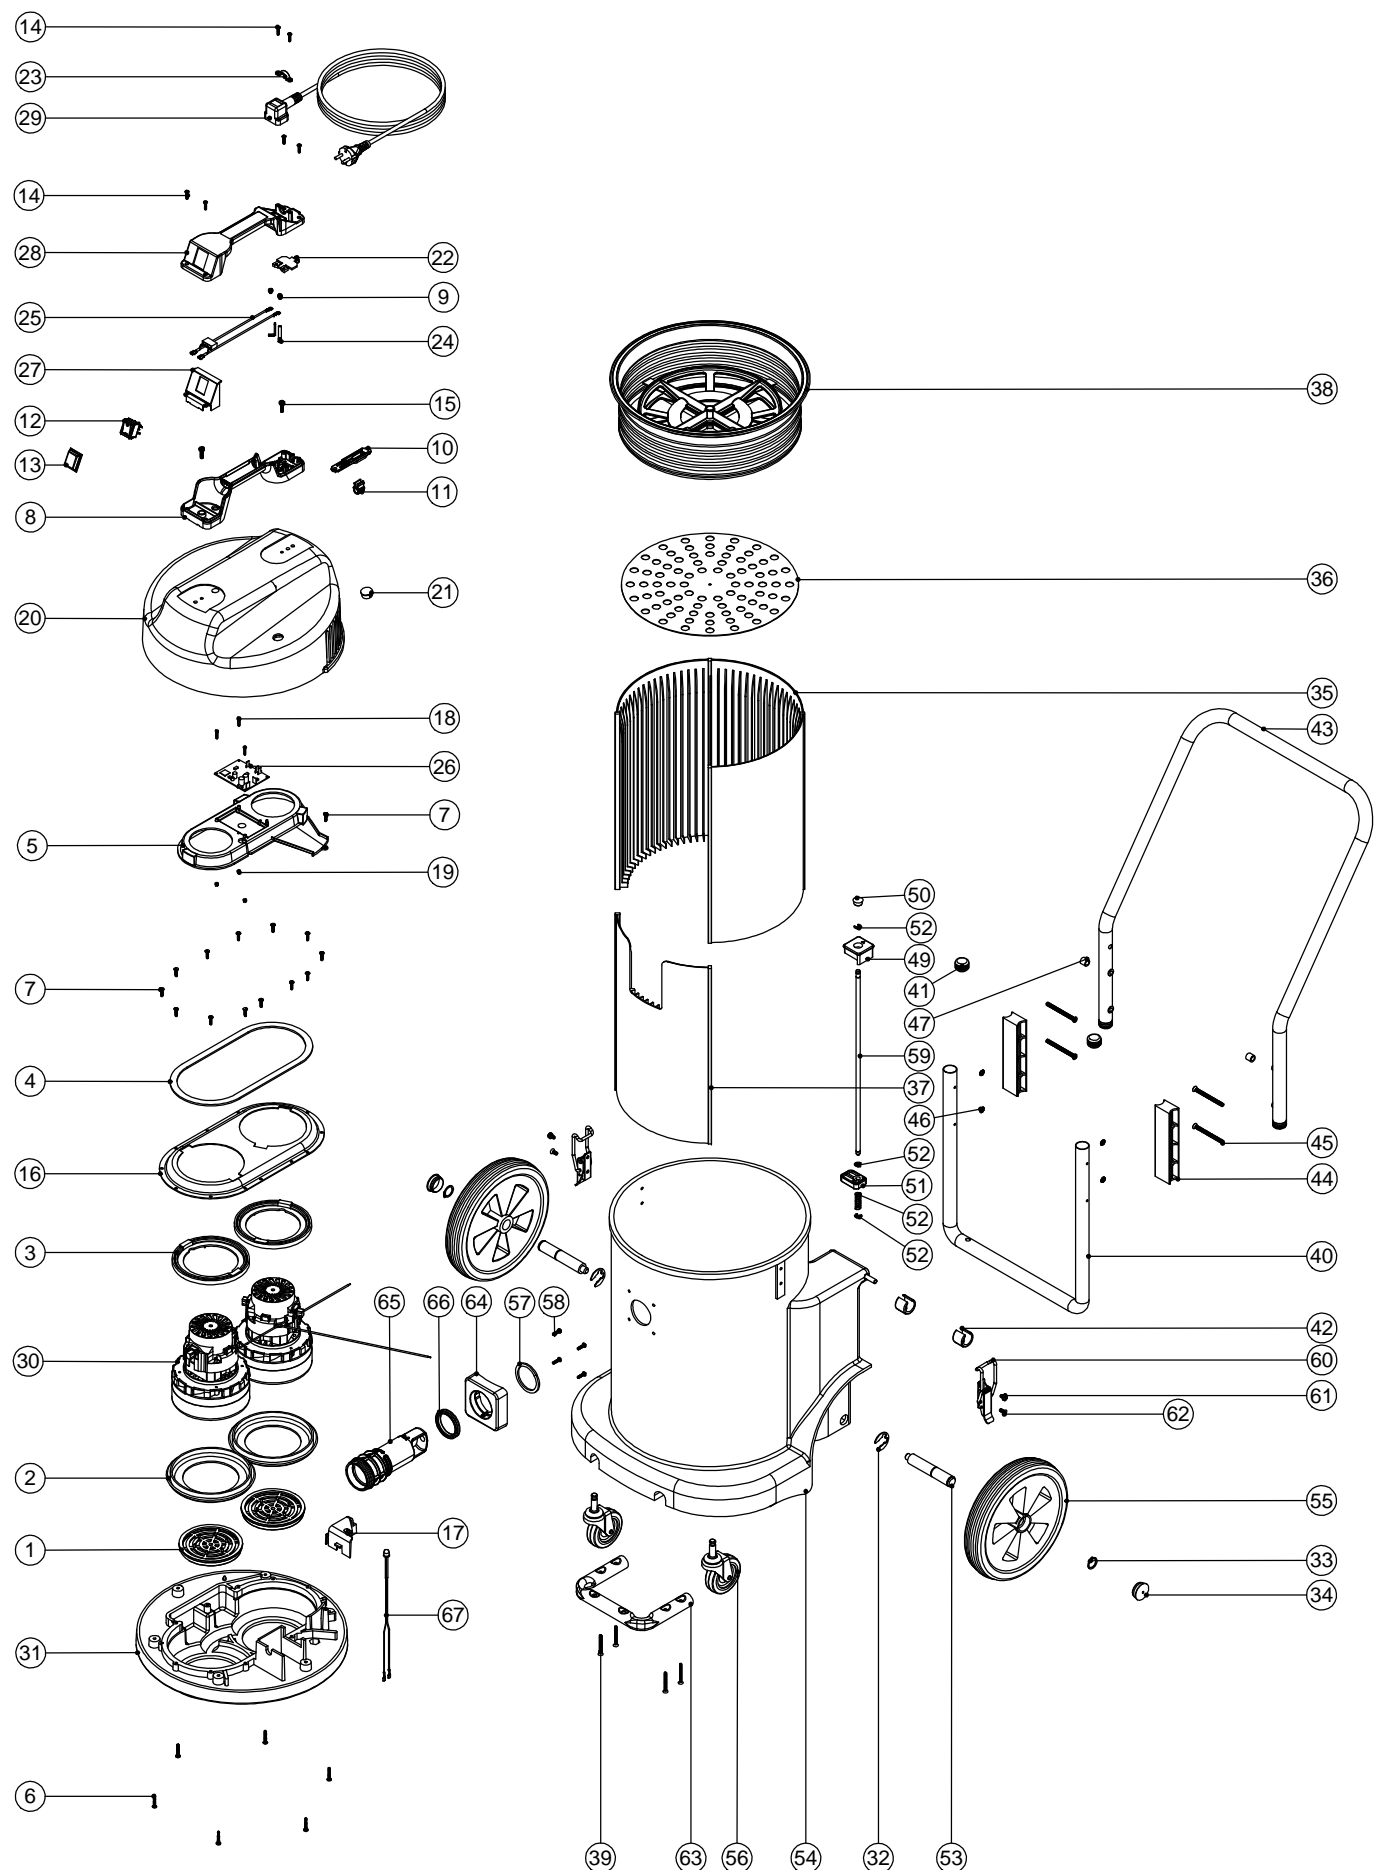

Numatic International Spare Parts

Model No: NDD 900 ASSEMBLY DRAWING

NB: FOR WIRING SEE DRAWING: DRW-4345 (220/240V) DRW-5823 (120V)

234686

DRAWING: DRW-4364 A02
08/02/2012

Numatic International Spare Parts