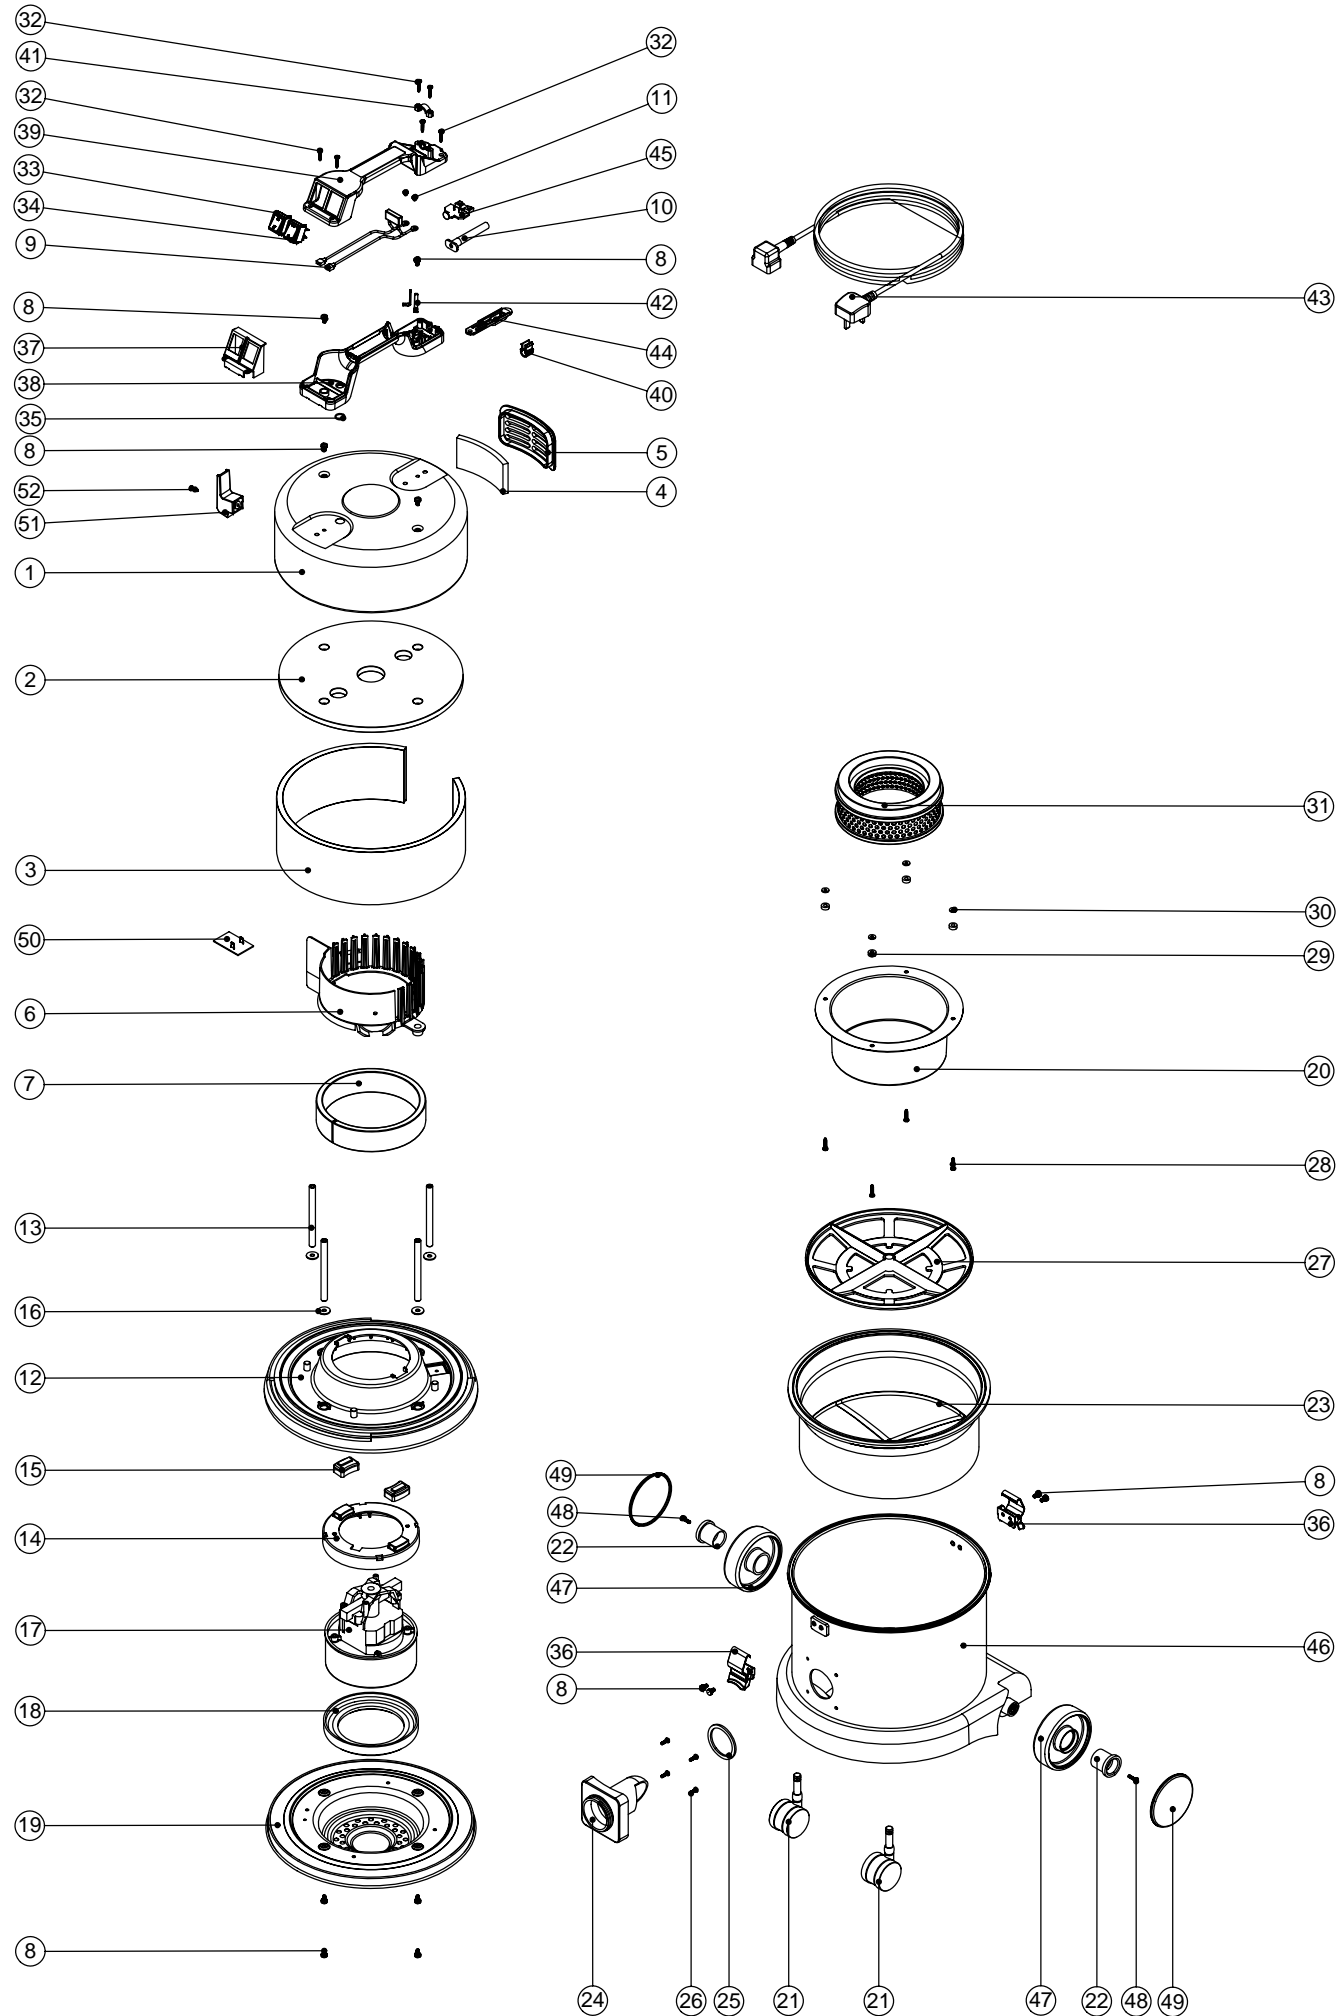

Numatic International Spare Parts

Model No: MFQ370-22 EXPLODED DRAWING

234333

DRAWING: EXP-0764 ISS:A03
11/01/2006

Numatic International Spare Parts

Model No: MFQ370-22 EXPLODED DRAWING

POS:	ITEM NO:	DESCRIPTION:	COMMENTS:
1	401194	BLACK HEAD TOP	
2	203005	TOP FELT	
3	203009	SIDE FELT INSULATION	
4	206260	AIR DIFFUSER PAD	
5	225064	OUTLET GRILL	
6	227883	NOISE REDUCTION POD	
7	203018	SIDE FELT	
8	219047	M5 X 10MM LONG POZI PAN SEMS SCREW	
9	220142	SUPPRESSOR ASSEMBLY	
10	220923	STRESS RELIEF	
11	219090	M4 X 8MM LONG POZI PAN SEMS SCREW	
12	225136	NVQ TOP MOTOR HOUSING (PLASTIC) LAMB MOTOR	
13	208003	115MM LONG ALUMINIUM SPACER	
14	227886	MOTOR SPACER (LAMB DAF MOTOR)	
15	227885	MOUNTING RUBBER	
16	219876	1/4 X 3/4 X 16G PLAIN WASHER TABLE 5 ZINC PLATED	
17	205403	240V 2 STAGE THRO FLOW TAPER FAN MOTOR (DL21104T) TCO	
	205401	120V 2 STAGE THRO FLOW TAPER FAN MOTOR (DL21101T) TCO	
18	227882	BOTTOM MOTOR GASKET	
19	401248	BLACK BOTTOM MOTOR HOUSING	
20	401005	BLACK SPUN CUP	
21	204111	50MM TWIN WHEEL CASTOR WITH PU TYRE	
22	227868	WHEEL HUB FOR 2 SHOT WHEEL	
23	207109	12 INCH FILTER (DOUBLE BOTTOM) 160GRM SMS	
24	206024	DRY HOSE CONNECTOR FLANGE	
25	202027	HOSE FLANGE GASKET	
26	219101	No8 X 1/2 INCH LONG POZI PAN PLASTIITE SCREW	
27	209050	SINGLE FILTER GRID	
28	219041	No8 X 3/4 INCH LONG POZI PAN SCREW	
29	227165	4.67MM LONG SPACER	
30	219462	RUBBER WASHER	
31	207003	MICROFILTER CARTRIDGE	
32	219107	No6 X 5/8 INCH LONG POZI PAN PLASTITE SCREW	
33	220243	BLACK/GREEN ROCKER SWITCH	
34	220552	RED ROCKER SWITCH	
35	219363	O-RING	
36	206038	TOGGLE	
37	227629	SWITCH MOUNTING BRACKET	
38	320686	HANDLE BASE MOULDING	
39	227624	HANDLE COVER 10AMP 2PIN 2 SWITCH	
	227626	HANDLE COVER HARDWIRE 2 SWITCH	
40	227637	CABLE CLIP	
41	227564	PLUG LOCATION CLAMP	
42	206562	CONTACT PIN	
43	236009	10.0M X 1.00MM X 2 CORE NUCABLE (UK PLUG)	
	236013	10.0M X 1.00MM X 2 CORE NUCABLE (EURO PLUG)	
	236017	10.0M X 1.00MM X 2 CORE NUCABLE (SWISS PLUG)	
	236021	10.0M X 1.00MM X 2 CORE NUCABLE (SOUTH AFRICAN PLUG)	
	236029	10.0M X 1.00MM X 2 CORE NUCABLE (AUSTRALIAN PLUG)	
	236049	10.0M X 1.50MM X 2 CORE CABLE (INDUSTRIAL PLUG)	
46	300178	GREY DRUM ASSEMBLY	
	300179	WHITE DRUM ASSEMBLY	
45	227632	TERMINAL COVER & CLAMP	
44	227636	STRAIN RELIEF	
47	227640	2 SHOT WHEEL ASSEMBLY	
48	219105	No8 X 5/8 INCH LONG POZI PAN PLASTITE SCREW	
49	227638	BLACK PLAIN TRIM	
	206608	NUMATIC 2 SPEED CONTROL PCB (120V) RED BOARD	
50	206609	NUMATIC 2 SPEED CONTROL PCB (240V) BLUE BOARD 220MB	
51	206006	CABLE REELING HOOK	
52	221151	M4 X 12MM LONG POZI PAN SCREW